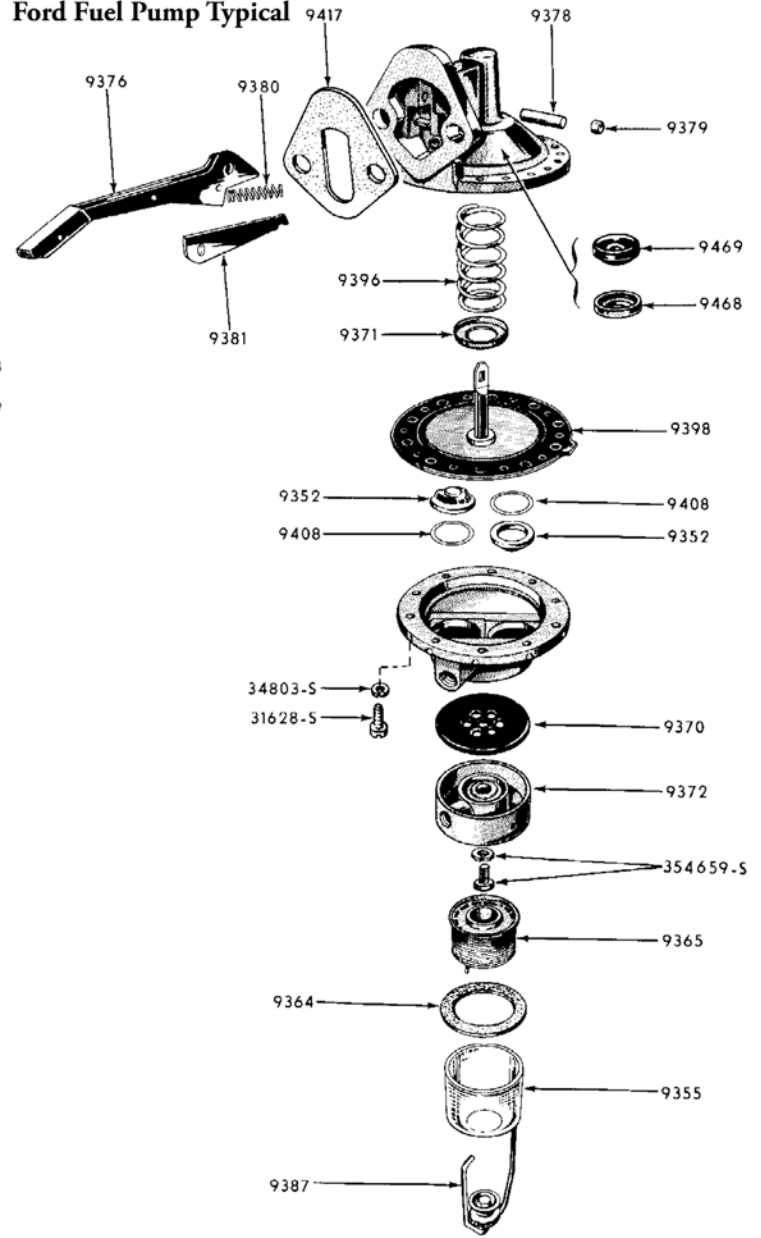

Ford Fuel Pump Typical

090

WARNING: Cancer and Reproductive Harm –
www.P65Warnings.ca.gov

Chemicals shipped domestic ground only (Lower 48 states only); no international shipping.

Phone: 888-295-FORD (3673) • www.fabulousfords.com