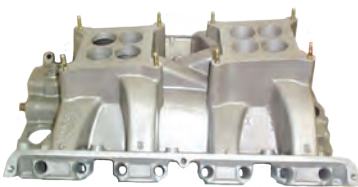

Intake Manifold, cont.

C1AZ9424MR14 .. ALL
"Blue Thunder" medium rise four bbl. Intake -427ci -0 .....

$575.00 EA ⚠

C1AZ9424MRTW .. ALL
Medium Rise tunnel wedge -427ci -0 .....

$975.00 EA ⚠

C1AZ9424TP390 .. ALL
Tri-Power intake - 390 & 406 -0 .....

$825.00 EA ⚠

C1AZ9424WEB1 .. ALL
10' Angle cut F.E. IDA Weber Manifold. -0 .....

CALL ⚠

C1AZ9424HR24 .. ALL
Dual Quad Hi-Rise Replacement For "C4AE-9425-D" -427 -0 .....

CALL ⚠

C1AZ9424CWEB289 .. ALL
"Cobra" 289 IDA Weber, (Reprod.). -0 .....

CALL ⚠

Intake Manifold Bolt Set

ARP1542001 .. ALL
289 Black oxide, hex. -.15 .....

$37.50 SET ⚠

ARP1542101 .. ALL
289 Black oxide, 12 pt. -.15 .....

$39.00 SET ⚠

ARP4542001 .. ALL
289 Stainless, hex. -.15 .....

$51.00 SET ⚠

ARP4542101 .. ALL
289 Stainless, 12 pt. -.15 .....

$55.50 SET ⚠

ARP4552002 .. ALL
390 & 427 FE block, stainless, hex. -.15 .....

$55.50 SET ⚠

ARP1552002 .. ALL
390 & 427 FE block, black oxide, hex. -.15 .....

$32.00 SET ⚠

ARP4552102 .. ALL
390 & 427 FE block, stainless, 12 pt. -.15 .....

$57.00 SET ⚠

ARP1552102 .. ALL
390 & 427 FE block, black oxide, 12 pt. -.15 .....

$49.00 SET ⚠

GAW1156245HSP .. ALL
390 & 427 FE block, polished stainless, hex w/ Ford oval. -.15 .....

$33.50 SET ⚠

Intake Manifold Bolt Set, cont.

GAW56221H .. ALL
Stainless steel - 289, 302. -.15 .....

$17.50 EA ⚠

GAW56221HSP .. ALL
Polished stainless steel - 290, 302. -.15 .....

$20.25 EA ⚠

GAW56245H .. ALL
Stainless steel, FE block. -.15 .....

$18.25 EA ⚠

GAW56245HSP .. ALL
Intake manifold bolt set, Polished stainless steel, FE block. -.15 .....

$24.00 EA ⚠