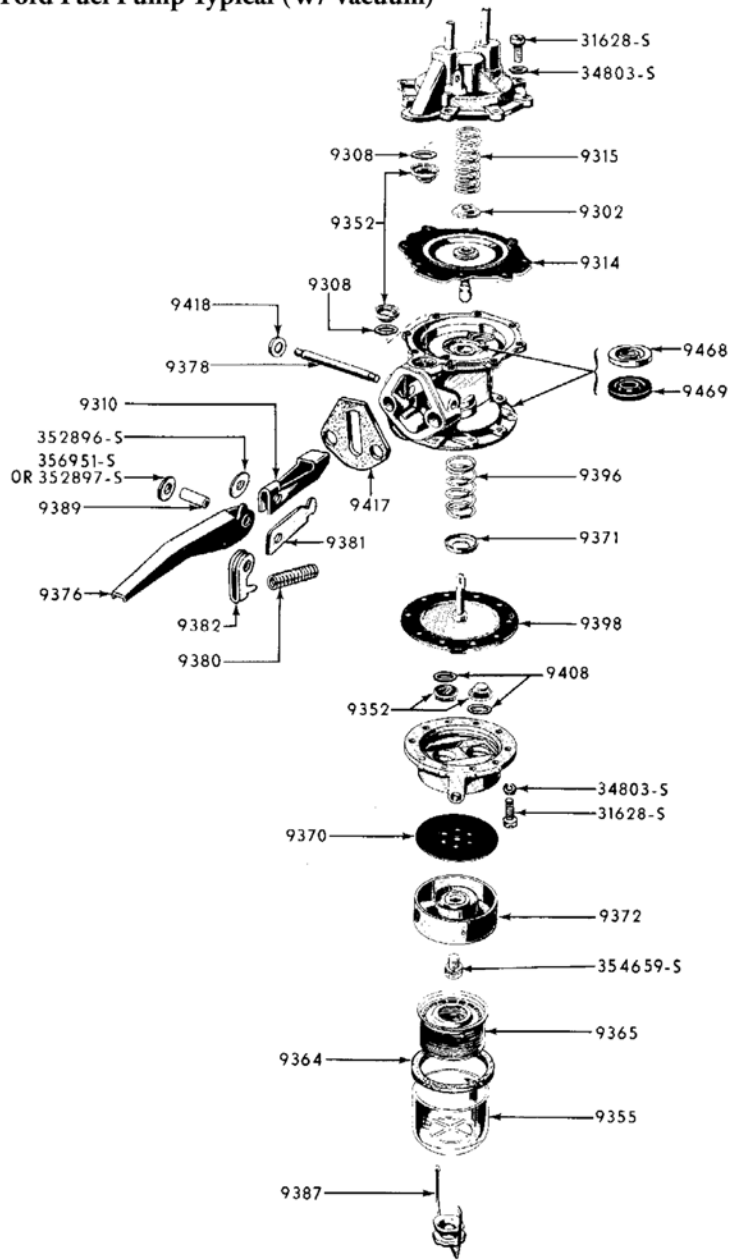

Ford Fuel Pump Typical (W/ Vacuum)