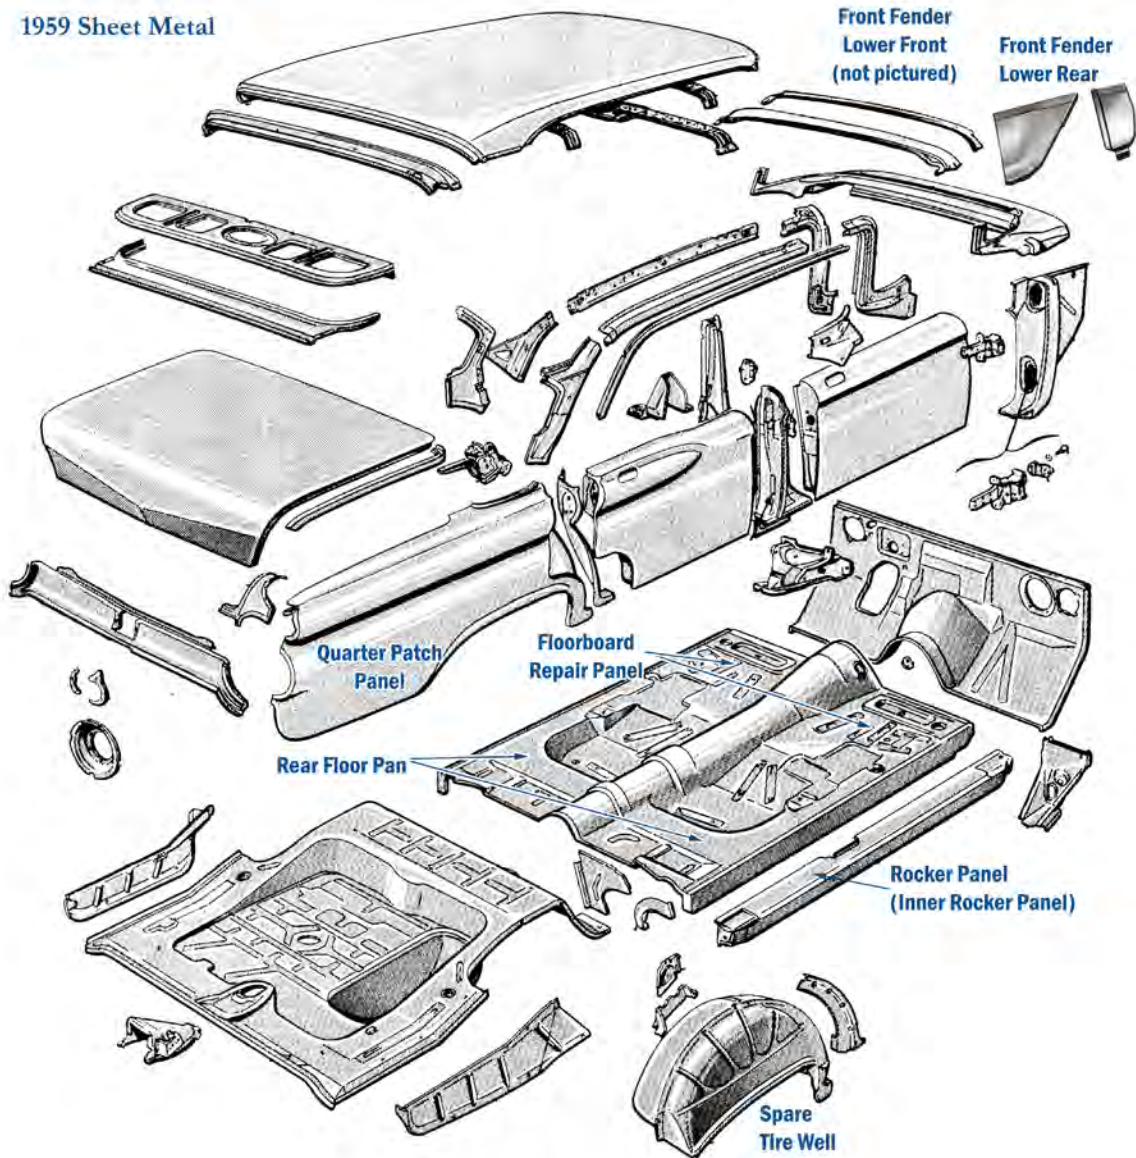

1959 Sheet Metal

Front Fender Lower Front

- **B9A16005R** 59
  Front fender front section, right side. -0 .....
  $105.00 EA ▲

Rocker Panel

- **B9A10130R2X** 59
  Right, extended to meet up w/ quarter panel, 2
  door models. -.15 ..... $61.00 EA ▲

Front Fender Lower Front

- **B9A16006L** 59
  Left front section. -0 ..... $105.00 EA ▲

Front Fender Lower Rear

- **B9A16005RR** 59
  Lower rear of front fender (tip only) right. -.15
  ..... $60.00 EA ▲

Front Fender Lower Rear, cont.

- **B9A16006LR** 59
  Lower rear of front fender (tip only) left
  hand. -.15 ..... $60.00 EA ▲

Inner Rocker Panel

- **B2A20030R** 57-59
  2 pcs., right. Superior die-stamp -.15 .....
  $49.00 EA ▲
- **B2A20031L** 57-59
  2 pcs., left. Superior die-stamp -.15 .....
  $49.00 EA ▲

Outer Rocker Panel

- **B9A10130R2** 59
  Right, 2 door models. -.15 ..... $52.00 EA
  ▲

Outer Rocker Panel, cont.

- **B9A10130R4** 59
  Right, 4 door models. -.15 ... $61.00 EA
  ▲
- **B9A10131L2** 59
  Left, 2 door models. -.15 ..... $52.00 EA ▲
- **B9A10131L2X** 59
  Left, extended to meet up w/ quarter panel, 2
  door. -.15 ..... $61.00 EA ▲
- **B9A10131L4** 59
  Left, 4 door. -.15 ..... $61.00 EA ▲
- **B9A7010130L** 59
  Rocker Patch Panel, Fits 2 Door -0 .....
  $66.00 PR ▲
- **B9A7010130PR** 59
  2 door rocker. -.15 ..... $52.00 EA ▲

WARNING: Cancer and
Reproductive Harm –
www.P65Warnings.ca.gov

Chemicals shipped domestic ground only (Lower 48 states only); no international shipping.

Phone: 888-295-FORD (3673) • www.fabulousfords.com