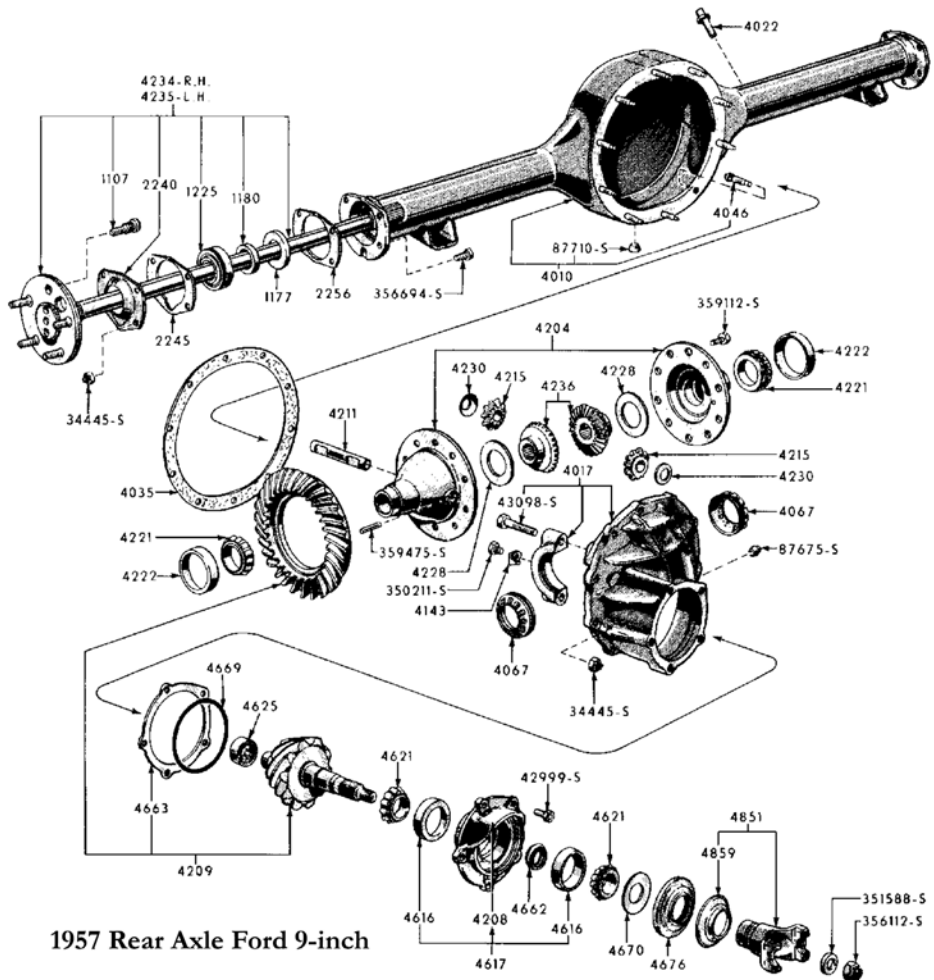

11A3271 60
Tie rod end, Outer (2 per
car). Galaxie all
models. -15
..... **\$15.00 EA** ⚠

C3AZ3A130A . . . 60-64
Tie rod end, Outer - (2 per
car). -15
..... **\$25.00 EA** ⚠

Tie Rod End - Seal

8A3332AR 49-60
Seal-Tie Rods & Ends (4
Required) -15
..... **\$3.00 EA** ⚠