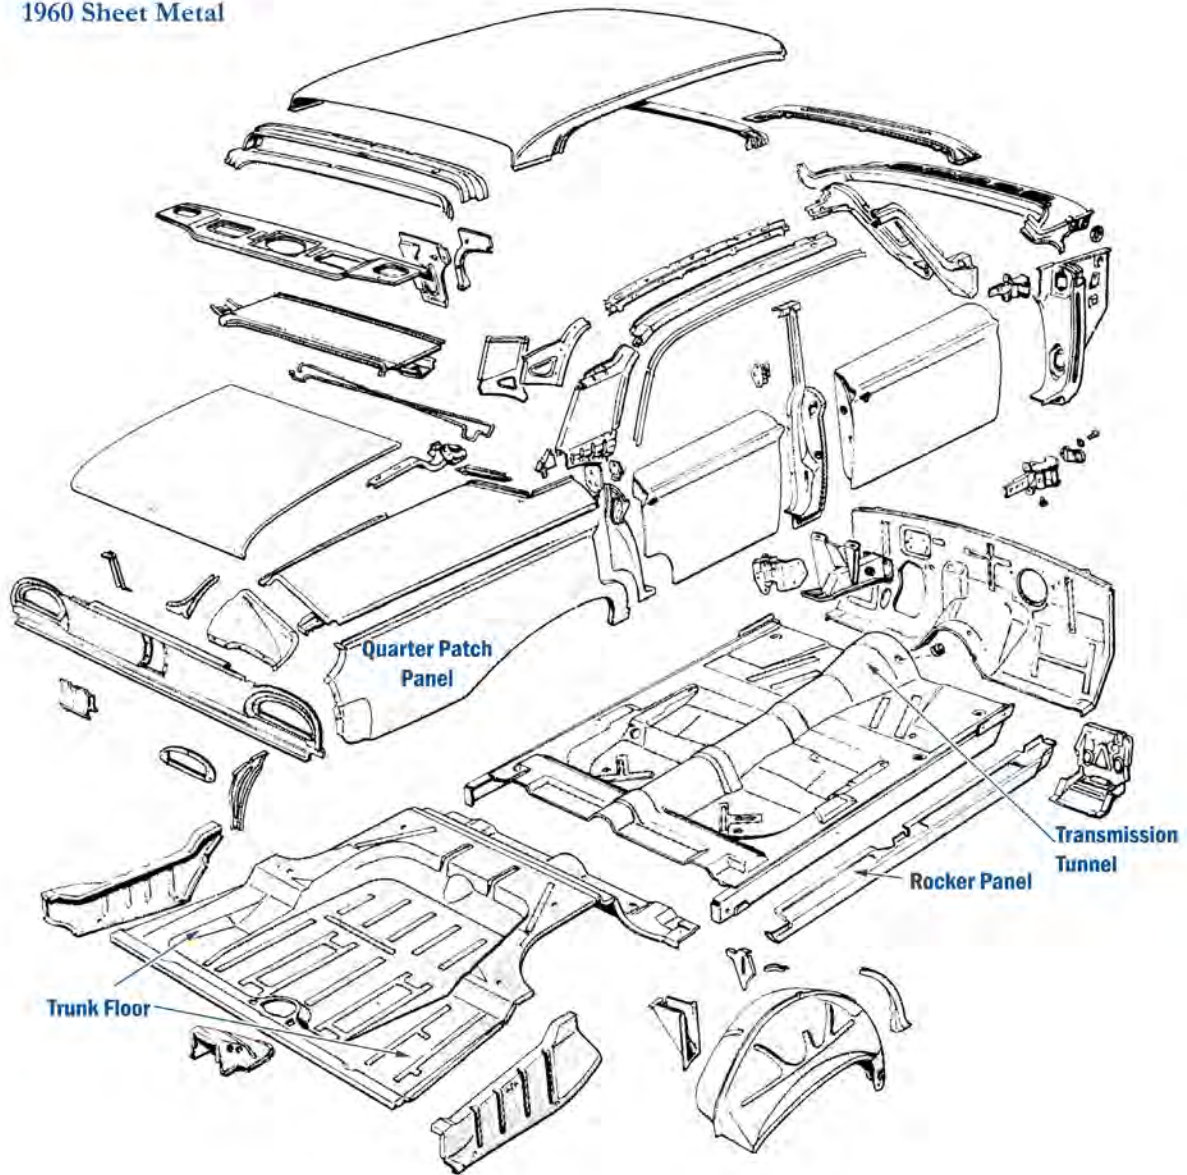

1960 Sheet Metal

Outer Rocker Panel

- **C3AZ10130R2** 60-63
  2 door, right. -.15 ..... **$60.00 EA** ⚠
- **C3AZ10130R4** 60-63
  4 door, right. -.15 ..... **$70.00 EA** ⚠
- **C3AZ10131L2** 60-63
  Rocker panel, left 2 door. -.15 ..... **$60.00 EA** ⚠
- **C3AZ10131L4** 60-63
  Rocker panel, left 4 door. -.15 ..... **$70.00 EA** ⚠

Quarter Patch Panel

- **C2AZ27840R** 60-63
  Lower rear, right. 4 door modify for 61 & 2 dr.
  Models. 64" long. -.15 ..... **$230.00 EA** ⚠
- **C2AZ27841L** 60-63
  Lower rear, left. 4 door modify for 61 & 2 dr.
  Models. 64" long. -.15 ..... **$230.00 EA** ⚠

Transmission Tunnel

- **C2AZ7C309A** 60-64
  Transmission tunnel. Fiberglass -0 ..... **$45.00 EA** ⚠

WARNING: Cancer and Reproductive Harm – www.P65Warnings.ca.gov

Chemicals shipped domestic ground only (Lower 48 states only); no international shipping.

Phone: 888-295-FORD (3673) • www.fabulousfords.com