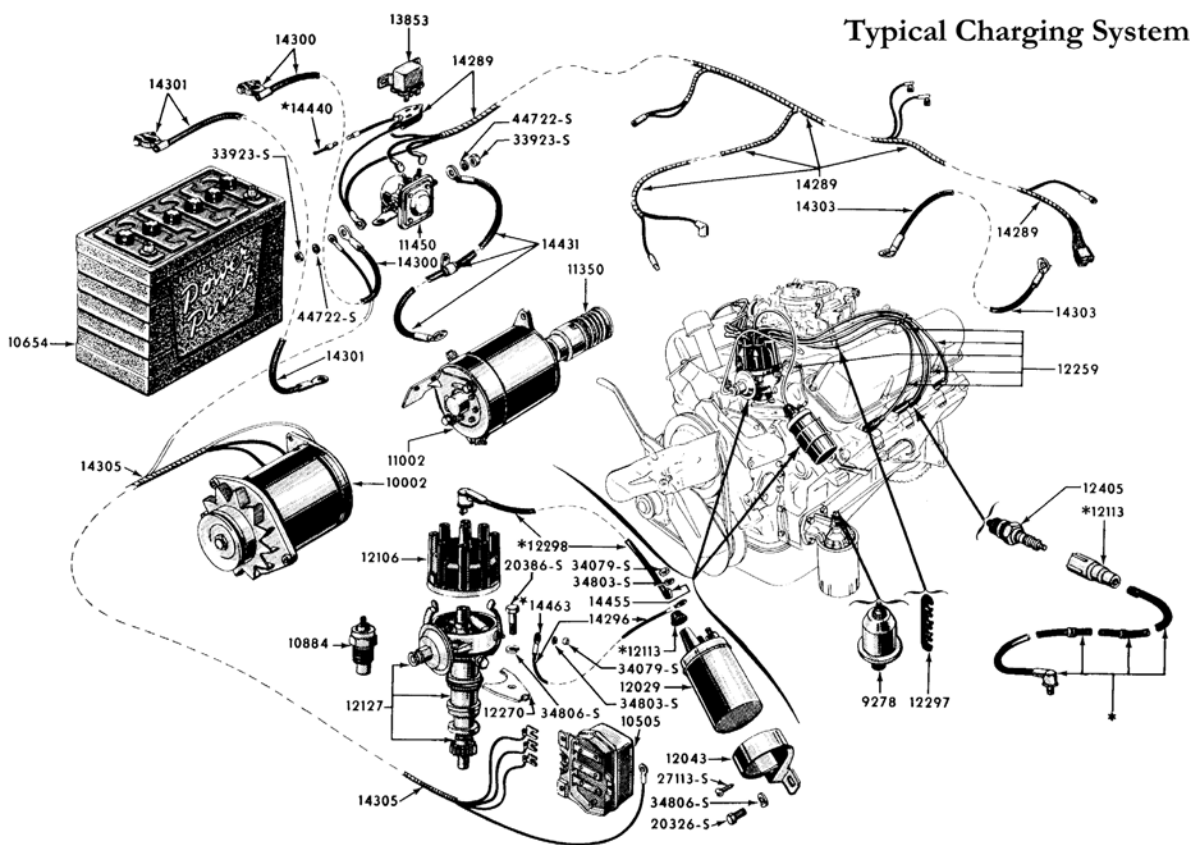

WARNING: Cancer and Reproductive Harm —
www.P65Warnings.ca.gov

Chemicals shipped domestic ground only (Lower 48 states only); no international shipping.

Phone: 888-295-FORD (3673) • www.fabulousfords.com