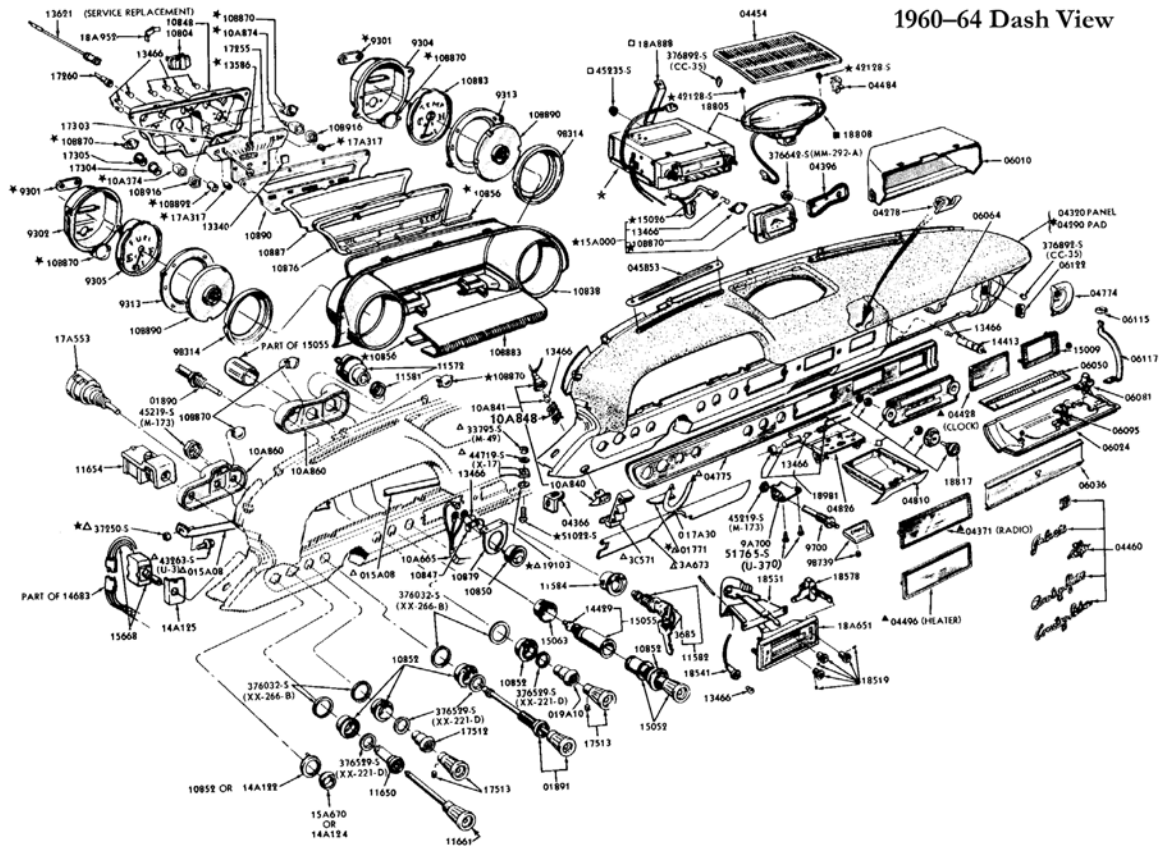

1960-64 Dash View

Returns require a return authorization number—Please call first. • Note: Product pricing and availability subject to change.