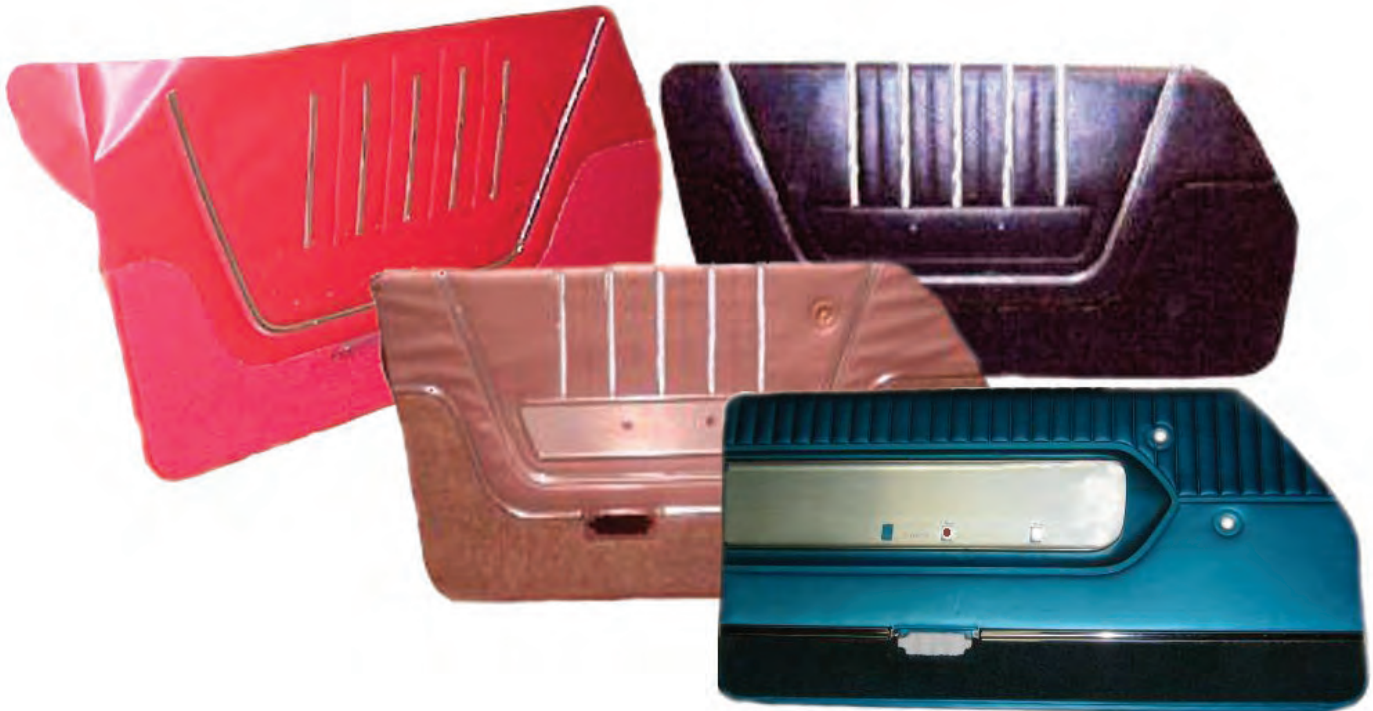

Door Panel, cont.

1. **61DP41GRN** 61
   Green metallic vinyl and green slat pattern nylon fabric not pleated, trim #23, Fairlane 500 Sedan, 2-door. -0 ..... **CALL** ⚠
2. **61DP41TUR** 61
   Turquoise metallic vinyl and turquoise slat pattern nylon fabric not pleated, trim #27, Fairlane 500 Sedan, 2-door. -0 ... **CALL** ⚠
3. **61DP42AQU** 61
   Turquoise metallic vinyl and turquoise slat pattern nylon fabric not pleated, trim #27, Fairlane 500 Sedan, 4-door. -0 ... **CALL** ⚠
4. **61DP42BLU** 61
   Blue metallic vinyl and blue slat pattern nylon fabric not pleated, trim #22, Fairlane 500 Sedan, 4-door. -0 ..... **CALL** ⚠
5. **61DP42BRN** 61
   Brown metallic vinyl and brown slat pattern nylon fabric not pleated, trim #24, Fairlane 500 Sedan, 4-door. -0 ..... **CALL** ⚠
6. **61DP42GRN** 61
   Green metallic vinyl and green slat pattern nylon fabric not pleated, trim #23, Fairlane 500 Sedan, 4-door. -0 ..... **CALL** ⚠
7. **61DP42GRY** 61
   Gray metallic vinyl and gray slat pattern nylon fabric not pleated, trim #21, Fairlane 500 Sedan, 4-door. -0 ..... **CALL** ⚠

Returns require a return authorization number—call first. • Product pricing & availability subject to change.

WARNING: Cancer and Reproductive Harm — www.P65Warnings.ca.gov