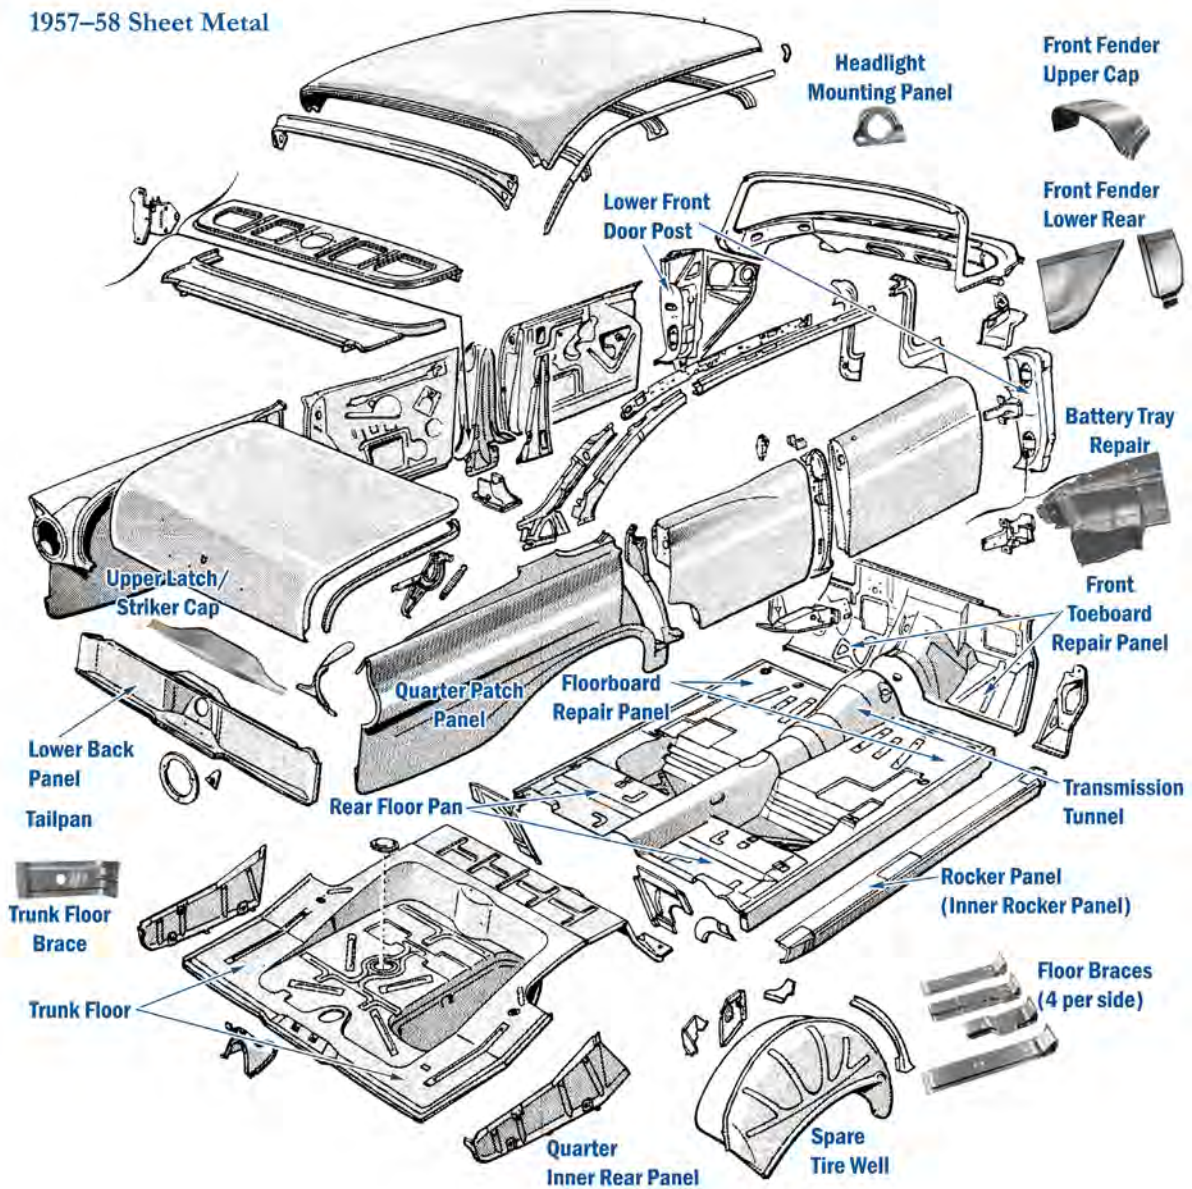

1957–58 Sheet Metal

Tailpans

B7A7040320 ..... **57**
Rear panel under the trunk lid that extends from quarter to quarter (Exc. Station Wagon & Skyliner Retractable Hardtop & Ranchero). Superior die-stamp -.15 ..... **$310.00 EA** ⚠

Battery Tray Repair

5758199BT **57-58**
Inner front fender battery tray repair section (right fender). Superior die-stamp -.15 ..... **$225.00 EA** ⚠

Floor Braces

B7A11140SET **57-58**
Left and right floor braces (Set of 8). -.15 ..... **$600.00 SET** ⚠

Floor Braces, cont.

57581FBL **57-58**
Front 1st row, fits left side. Superior die-stamp -.15 ..... **$81.00 EA** ⚠

57581FBR **57-58**
Front 1st row, fits right side. Superior die-stamp -.15 ..... **$81.00 EA** ⚠

57582FBL **57-58**
Front center 2nd row, fits left side. Superior die-stamp -.15 ..... **$81.00 EA** ⚠

57582FBR **57-58**
Front center 2nd row, fits right side. Superior die-stamp -.15 ..... **$81.00 EA** ⚠

57583FBL **57-58**
Rear center 3rd row, (individual left). Superior die-stamp -.15 ..... **$81.00 EA** ⚠

Floor Braces, cont.

57583FBR **57-58**
Rear center 3rd row, (individual right). Superior die-stamp -.15 ..... **$81.00 EA** ⚠

57584FB **57-58**
Rear 4th row, fits left or right sides. All 300 & 500 Sedans & Hardtops. Inquire for Convertible & Retractable. Superior die-stamp -.15 ..... **$81.00 EA** ⚠

Floor Board Sets

B7AZ11136R **57-59**
Exact Reproduction Floor Pans 2 Pc. Set -Right Hand Front & Rear (Retractable & Convertible Only) -.15 ..... **$450.00 SET** ⚠

B7AZ11136SET **57-59**
Front and back floorboard, 4 pcs set, Retractable & Convertible Only. -.15 ..... **$813.00 SET** ⚠

Returns require a return authorization number—call first. • Product pricing & availability subject to change.