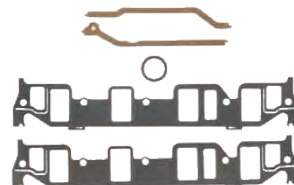

Intake Gasket Set

- **B7AZ9441A** **55-62**
  Intake gasket set. 272, 292, 312, 312SC. -.15
  ..... **$17.50 EA** ▲

- **B9A9441A** **58-71**
  Intake gasket set. 332, 352, 390, 406,
  427. -.15 ..... **$24.00 EA** ▲
- **COA9441A** **60-69**
  352, 352ci Special, 390, 406 & 427. Closed
  heat passage intake gasket except high
  performance. -.15 ..... **$20.00 EA** ▲
- **C2AZ9441HP** **62-64**
  332, 352, 390 FE blocks. High-performance w/
  1.46" x 2.40" ports. -.15 . **$27.50 EA** ▲
- **C3AZ9441A** **62-68**
  Intake gasket set. 221, 260, 289. -.15
  ..... **$21.25 EA** ▲
- **C3AZ9441HP** **63-68**
  289HP High-performance w/ 1.28" x 2.10"
  ports. -.15 ..... **$20.50 EA** ▲

Oil Pan Gasket

- **74FAE6710A** **54-64**
  223 6 cylinder, Oil pan gasket, premium treated
  paper. -.15 ..... **$12.75 EA** ▲
- **COAZ6710C** **55-62**
  239, 256, 272, 292, 312 oil pan gasket,
  premium cork/rubber. -.15 ... **$17.75 EA**
  ▲
- **COAE6710C** **58-71**
  352, 390 & 427 oil pan gasket. Made with
  Cork. -.15 ..... **$17.00 EA** ▲