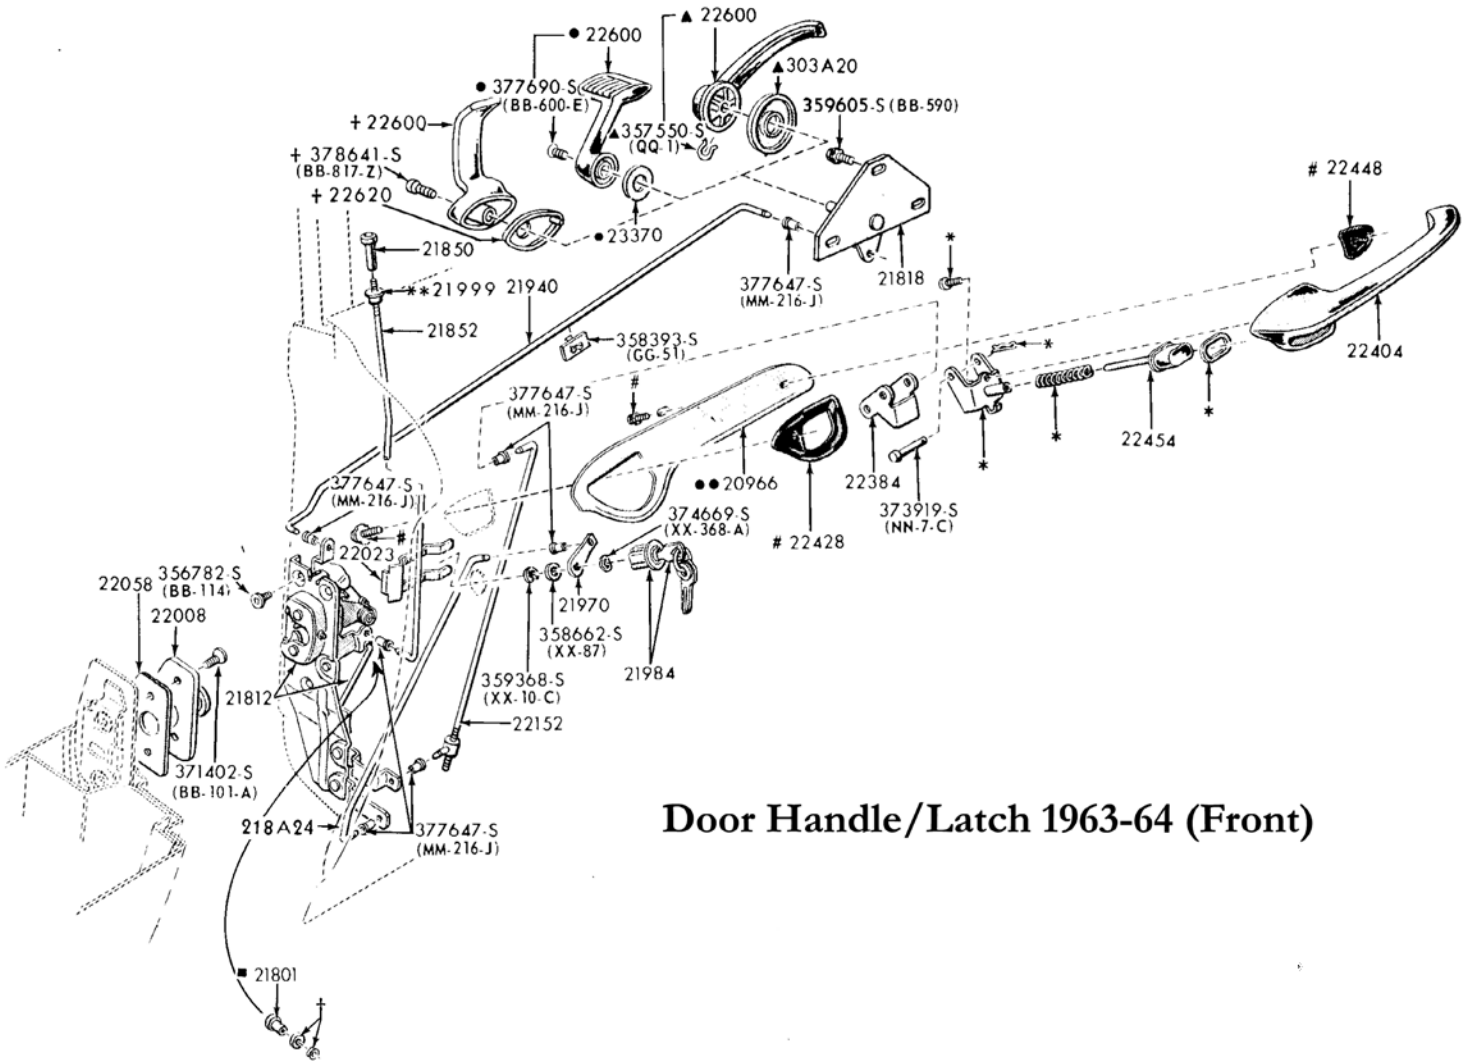

Door Handle/Latch 1963-64 (Front)