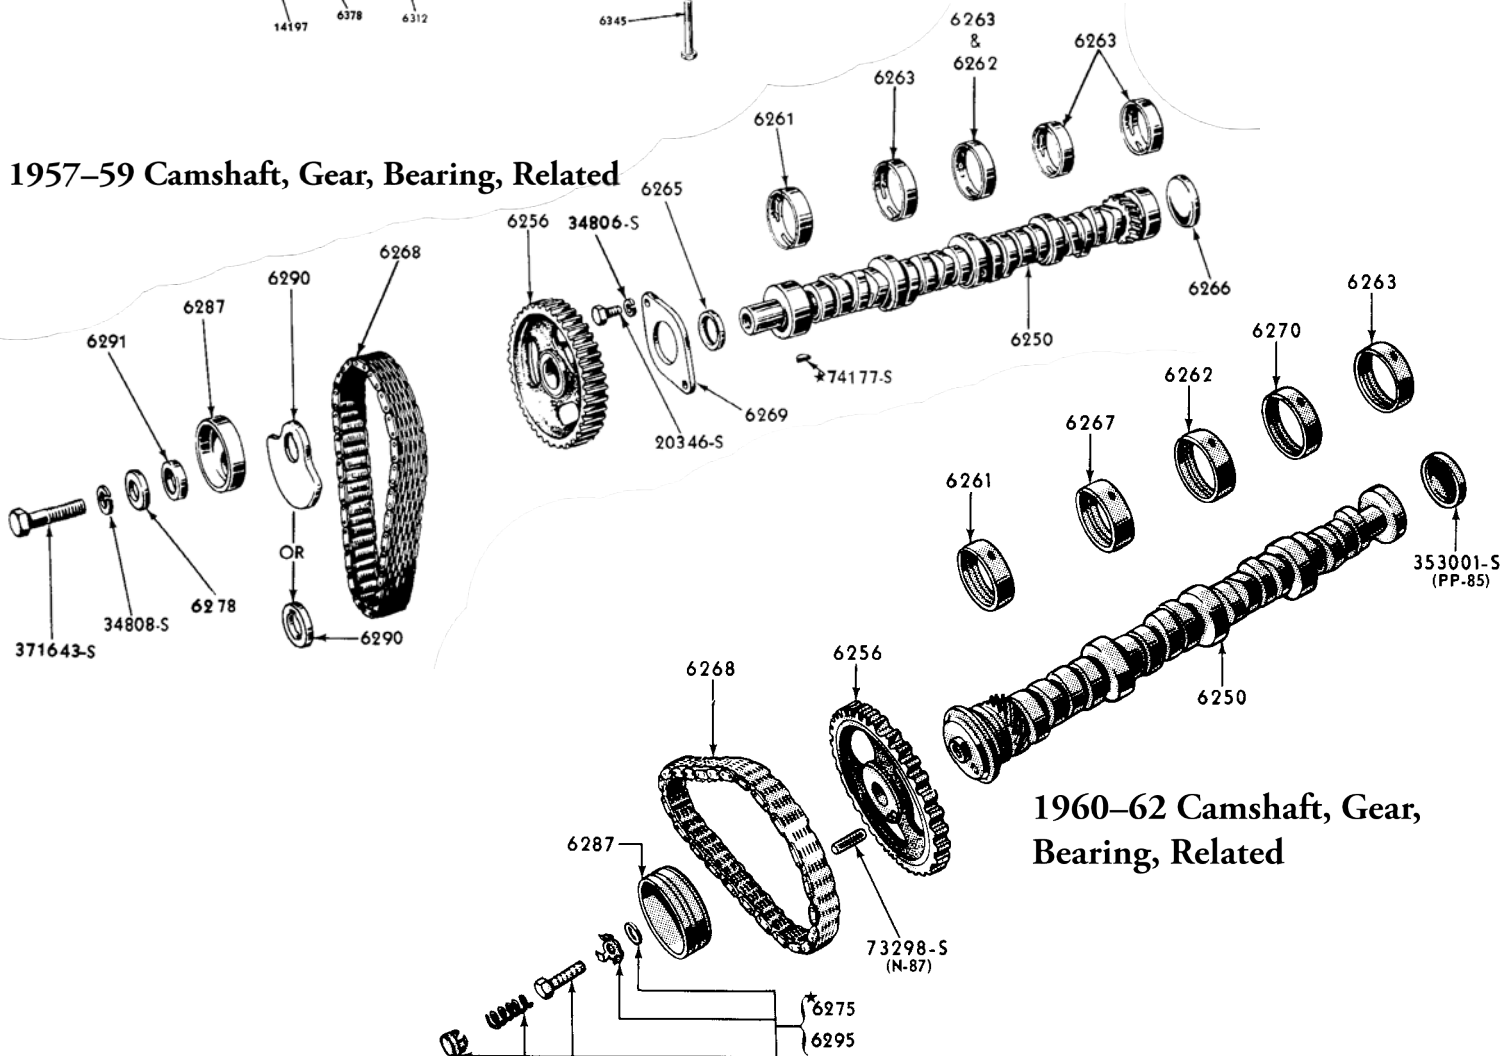

1957-59 Camshaft, Gear, Bearing, Related

1960-62 Camshaft, Gear, Bearing, Related

WARNING: Cancer and Reproductive Harm — www.P65Warnings.ca.gov

Chemicals shipped domestic ground only (Lower 48 states only); no international shipping.

Phone: 888-295-FORD (3673) • www.fabulousfords.com