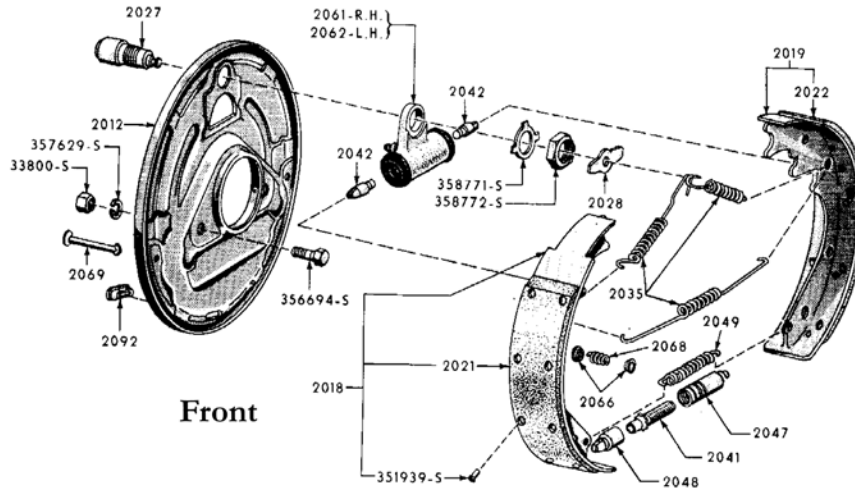

1957 Brake Wheel Configuration

Front

1960 Front Brakes

Returns require a return authorization number—call first. • Product pricing & availability subject to change.