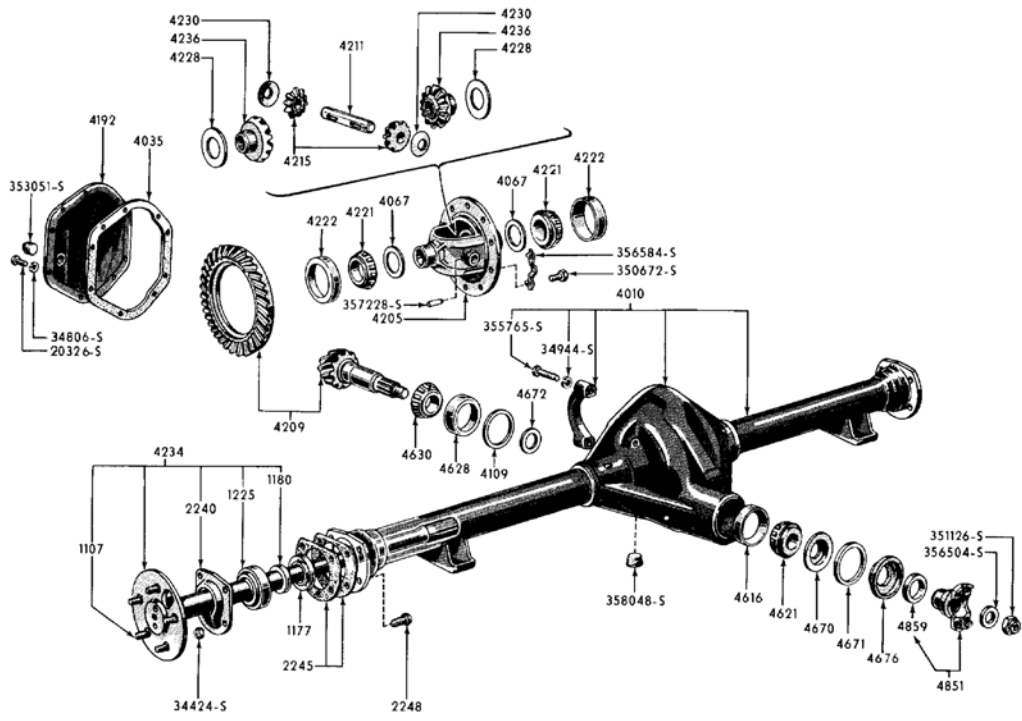

1960 Rear Axle (7-3/4", 8-3/4") Ring gear, Non-Locking

WARNING: Cancer and Reproductive Harm —
www.P65Warnings.ca.gov

Chemicals shipped domestic ground only (Lower 48 states only); no international shipping.

Phone: 888-295-FORD (3673) • www.fabulousfords.com