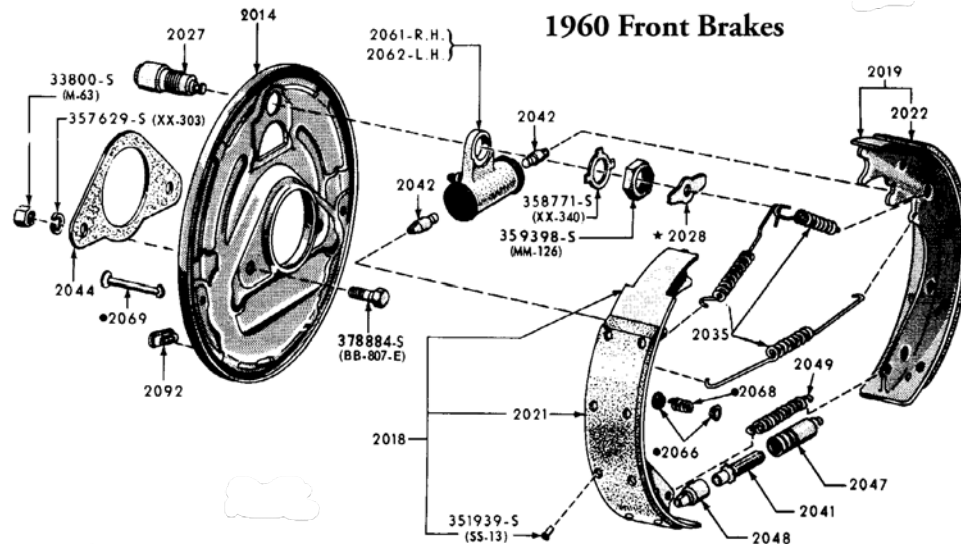

1960 Front Brakes

Returns require a return authorization number—call first. • Product pricing & availability subject to change.