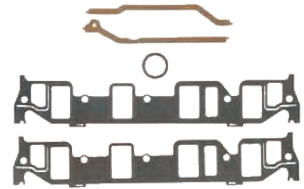

Intake Gasket Set

B7AZ9441A 55-62
Intake gasket set. 272, 292, 312, 312SC. -.15
..... **$17.50 EA** ▲

B9A9441A 58-71
Intake gasket set. 332, 352, 390, 406,
427. -.15 ..... **$24.00 EA** ▲

COA9441A 60-69
352, 352ci Special, 390, 406 & 427. Closed
heat passage intake gasket except high
performance. -.15 ..... **$20.00 EA** ▲

C2AZ9441HP 62-64
332, 352, 390 FE blocks. High-performance
w/ 1.46" x 2.40" ports. -.15 ..... **$27.50 EA**
▲

C3AZ9441A 62-68
Intake gasket set. 221, 260, 289. -.15 .....
$21.25 EA ▲

C3AZ9441HP 63-68
289HP High-performance w/ 1.28" x 2.10"
ports. -.15 ..... **$20.50 EA** ▲

Intake Manifold

C1AZ9424BT14. . . ALL
"Blue Thunder" four barrel.
Aluminum intake - 289ci &
302ci -0 .....
$455.00 EA ▲