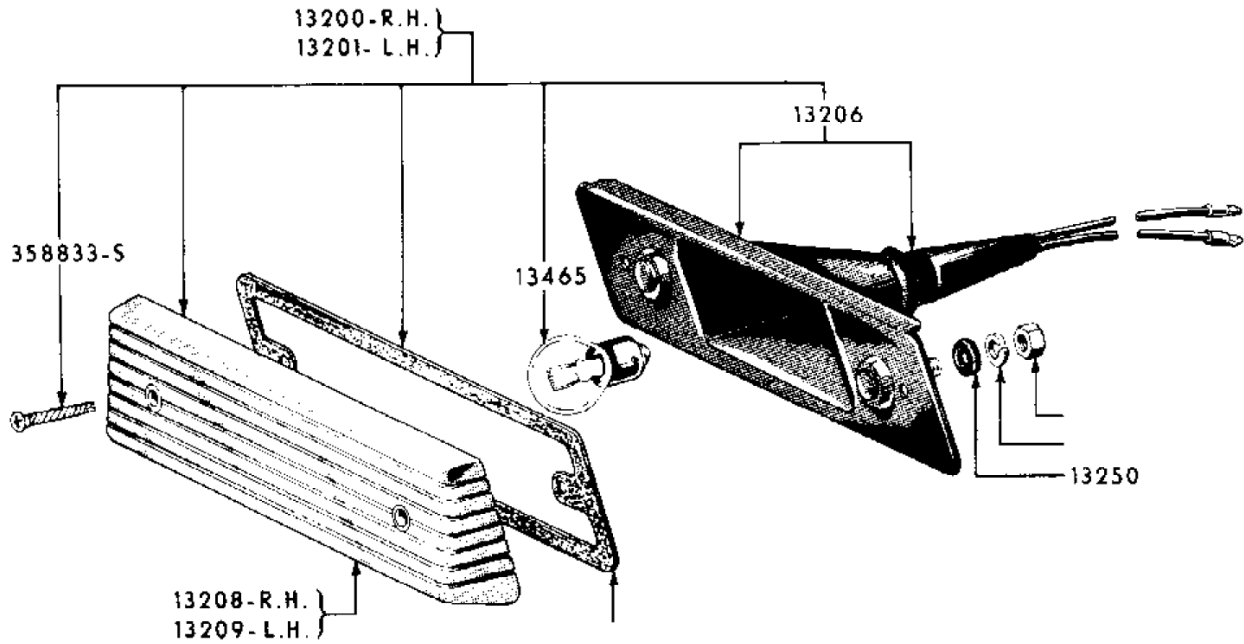

NOTE: Any chemicals will be shipped domestic ground only (Lower 48 states only). No international shipping.