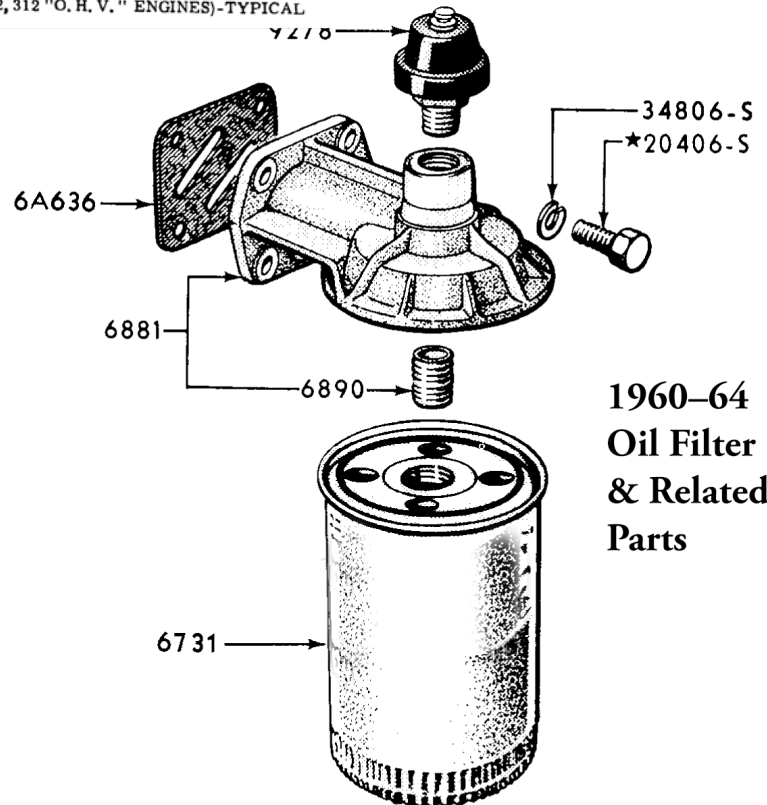

1960-64
Oil Filter
& Related
Parts