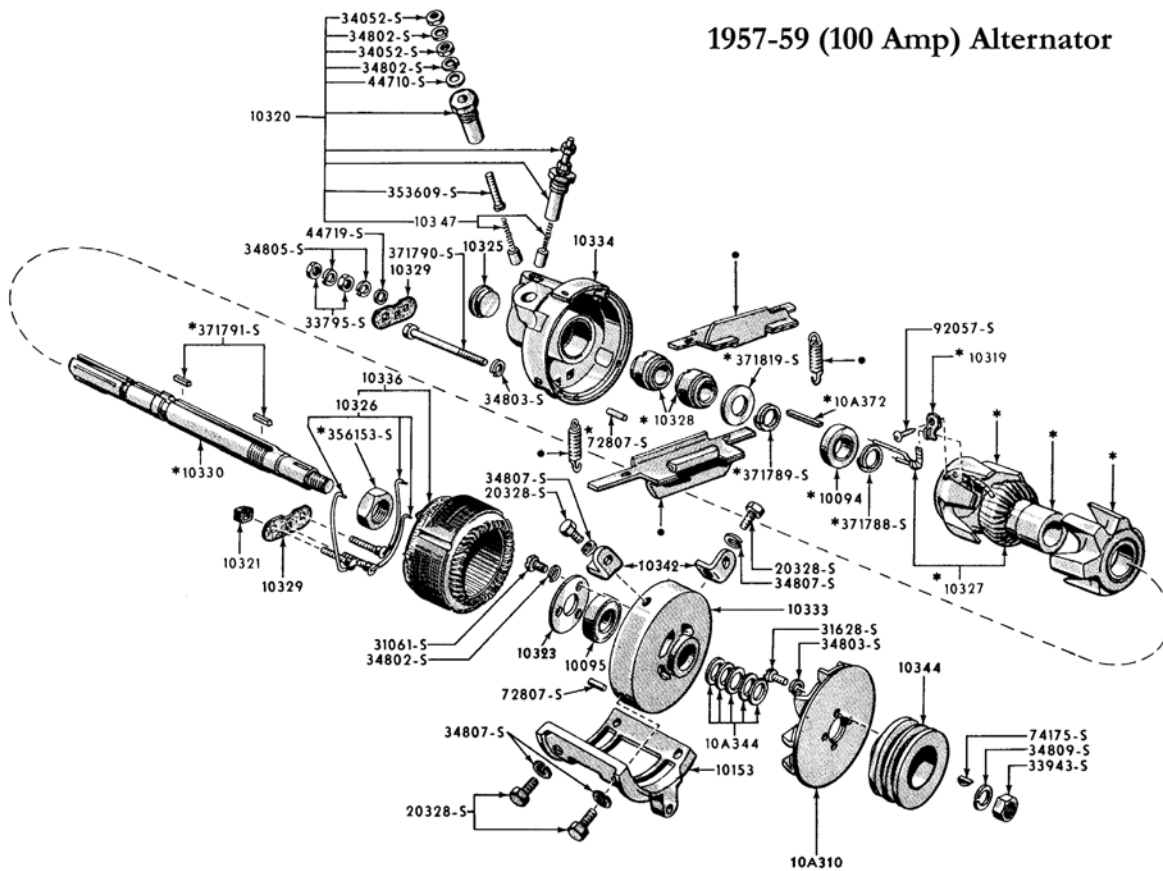

WARNING: Cancer and Reproductive Harm —
www.P65Warnings.ca.gov

Chemicals shipped domestic ground only (Lower 48 states only); no international shipping.

Phone: 888-295-FORD (3673) • www.fabulousfords.com