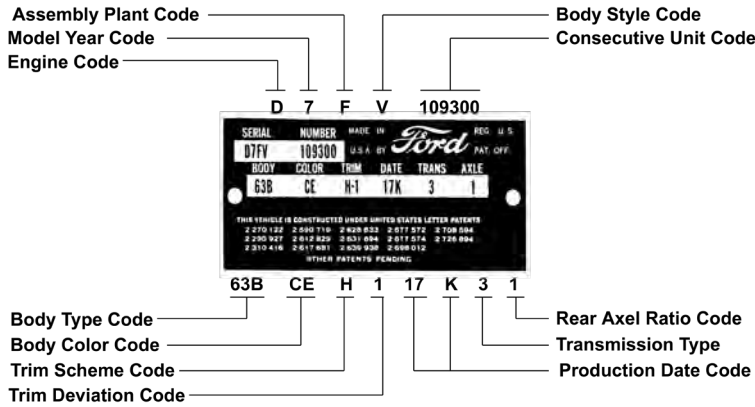

Phone: 888-295-FORD (3673) • www.fabulousfords.com

Data Plate Diagram 1957-59 & 1960-61

1957-59 Data Plate Diagram

Data Plate is Located on Left Front Body Pillar

1960-61 Data Plate Diagram

Data Plate is located on left front body pillar