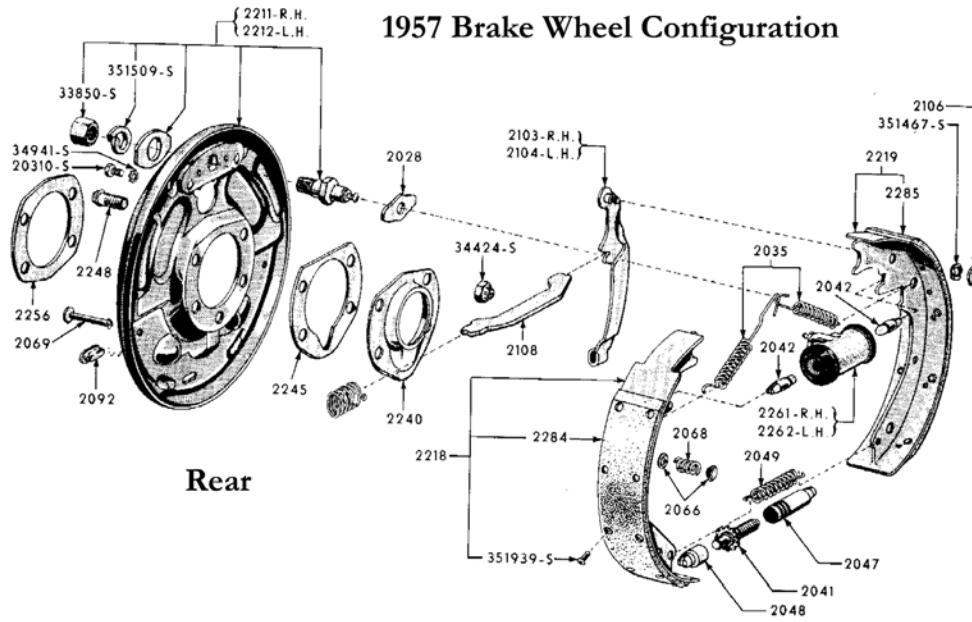

1957 Brake Wheel Configuration

Rear