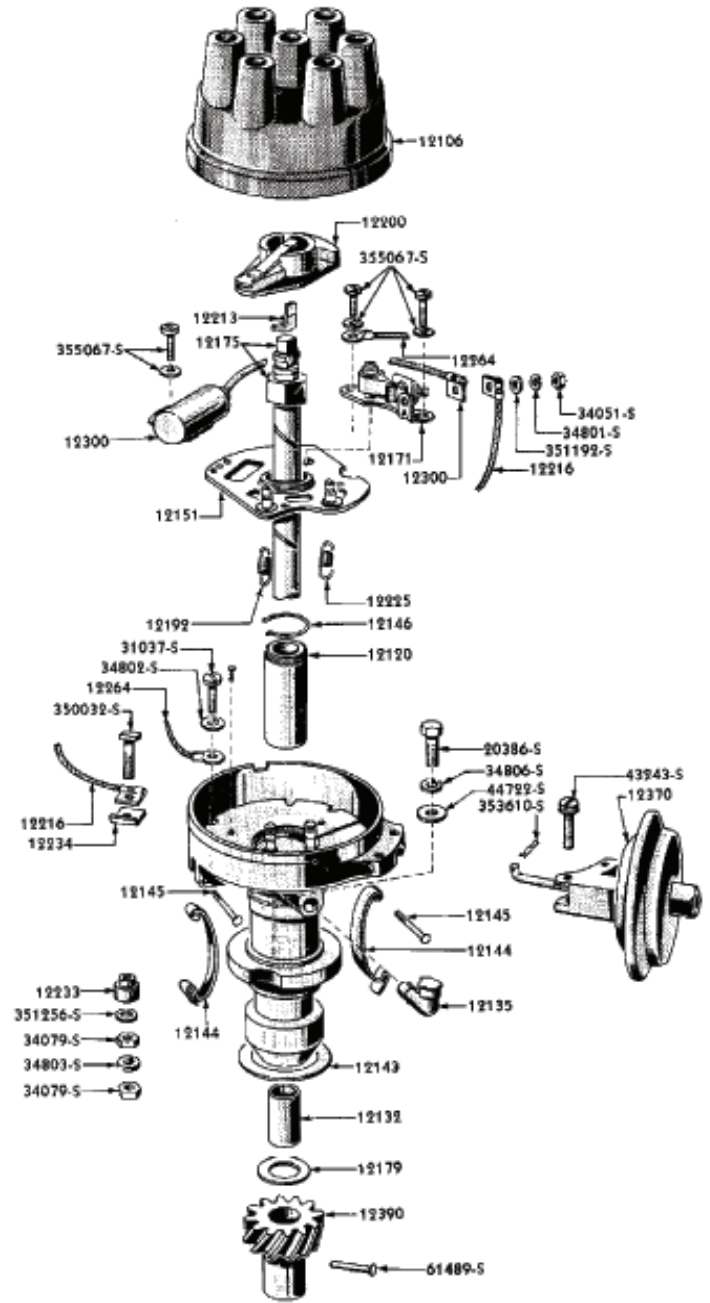

Distributor 6 Cylinder "223"