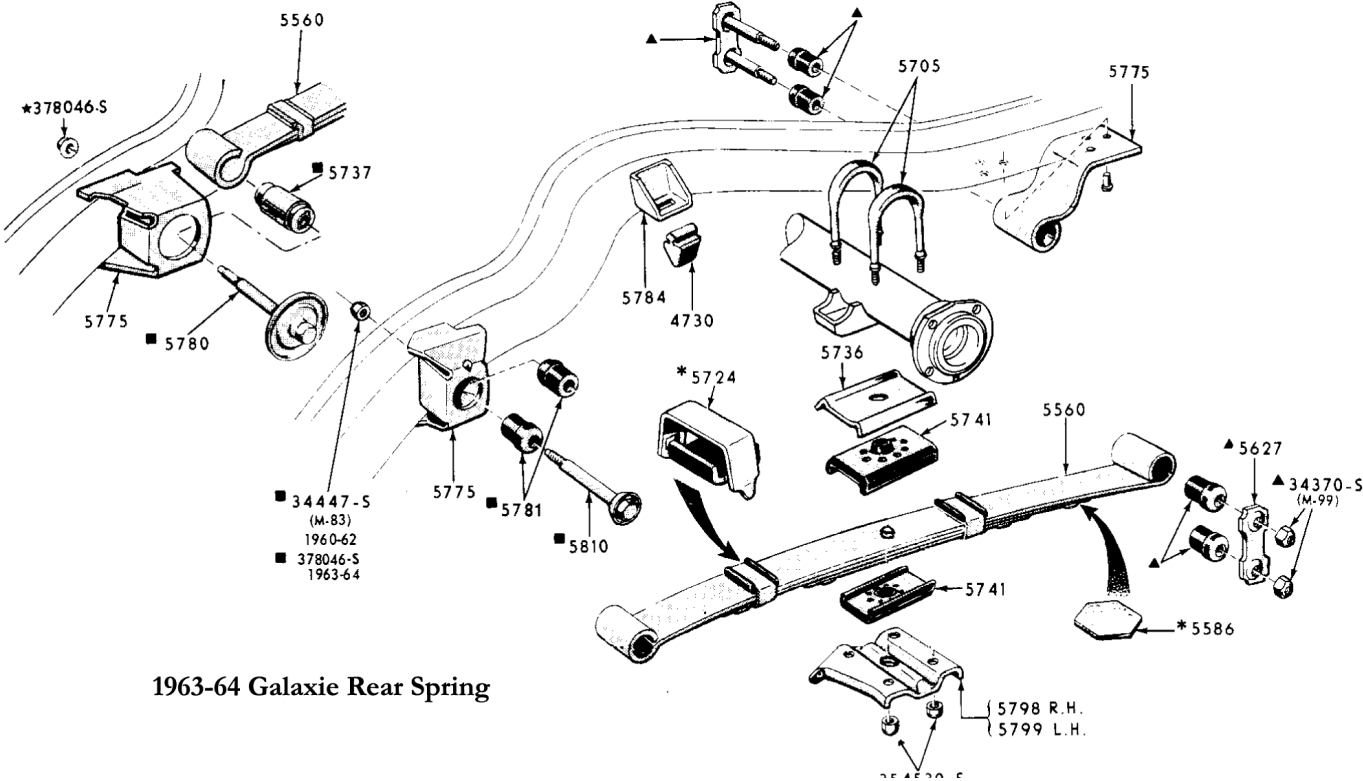

1963-64 Galaxie Rear Spring

WARNING: Cancer and Reproductive Harm — www.P65Warnings.ca.gov

Chemicals shipped domestic ground only (Lower 48 states only); no international shipping.

Phone: 888-295-FORD (3673) • www.fabulousfords.com