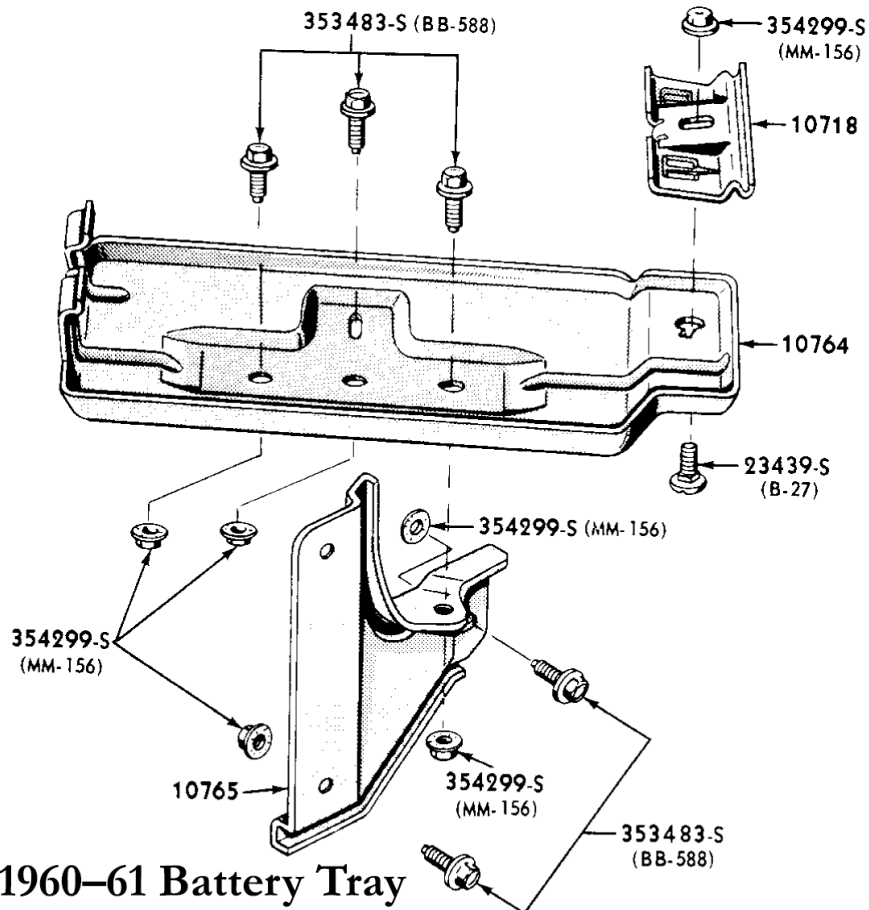

1960-61 Battery Tray