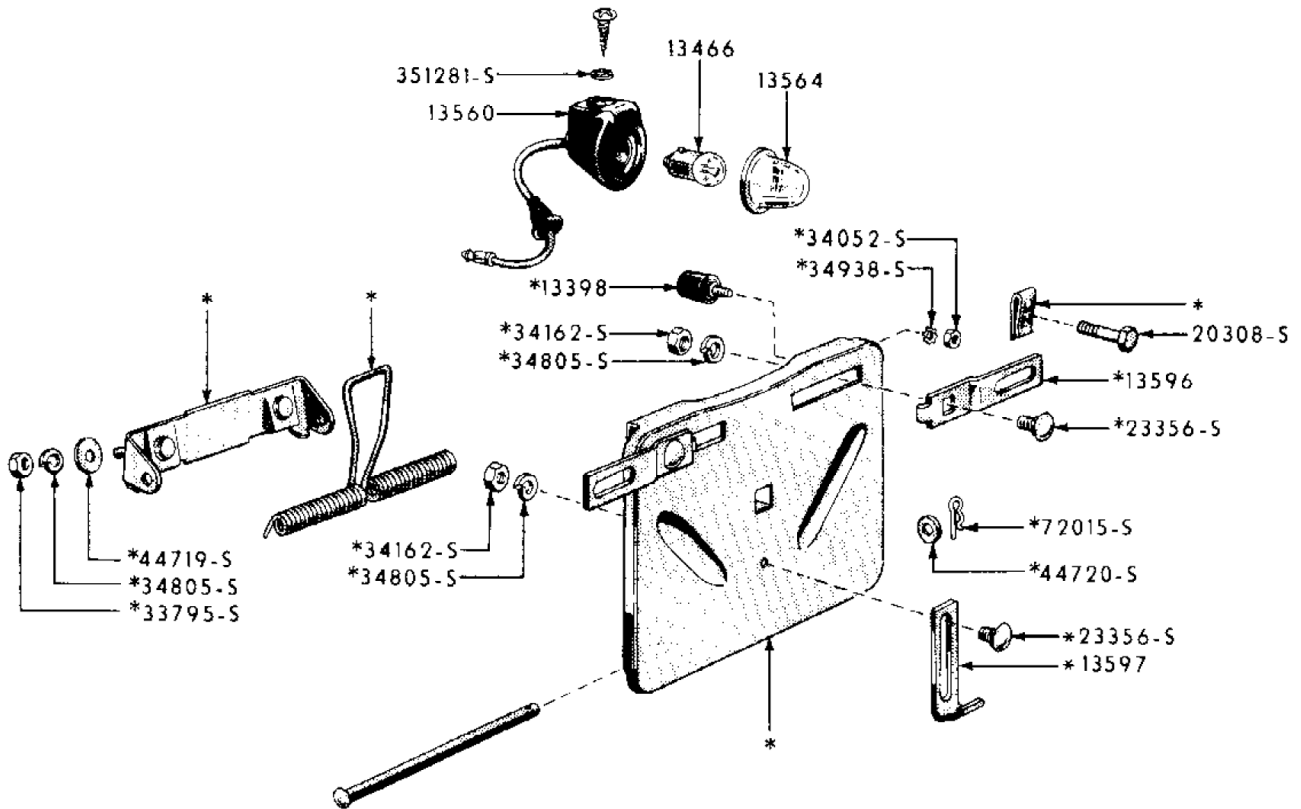

1957 Parking Lamp Assembly

1957 License Plate Light & Mount

NOTE: Any chemicals will be shipped domestic ground only (Lower 48 states only). No international shipping.