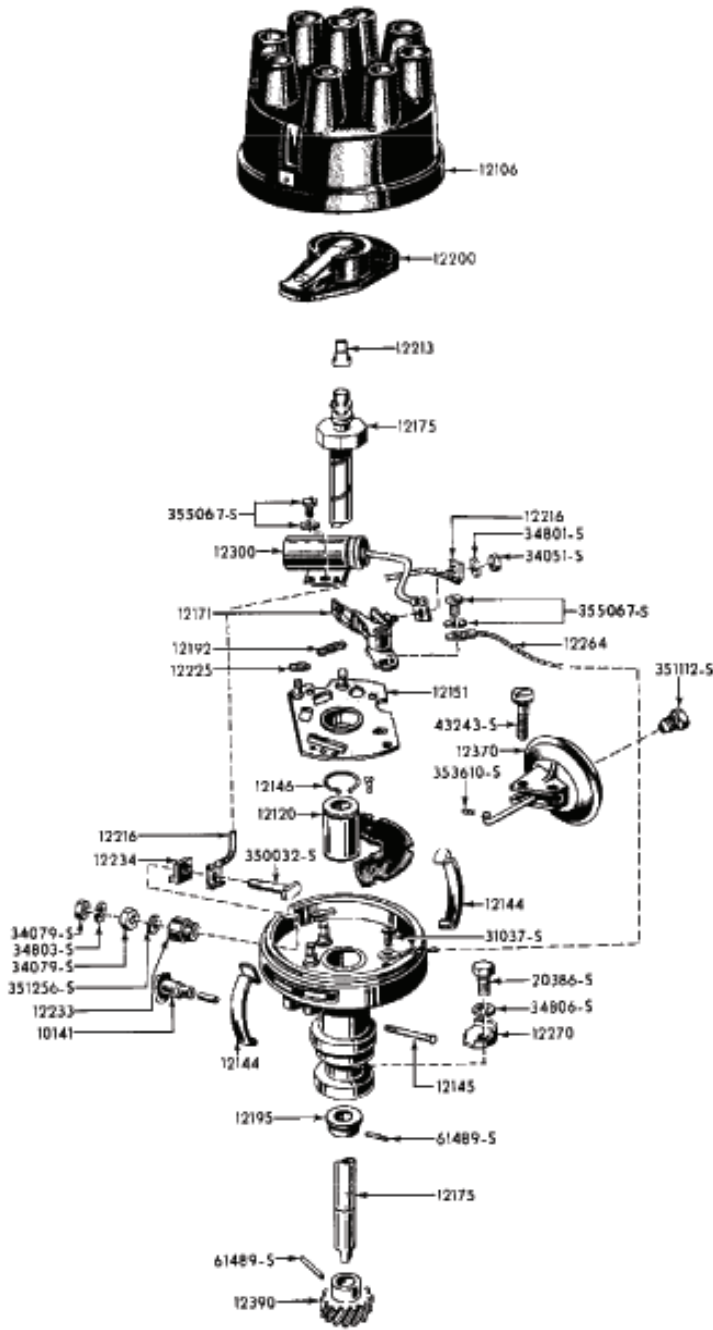

Distributor 8 Cylinder "332, 352"