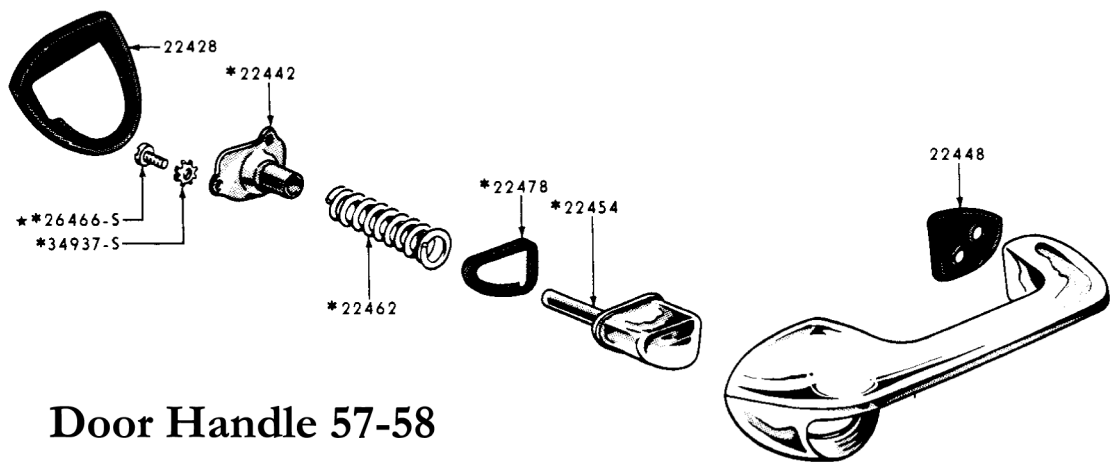

NOTE: Any chemicals will be shipped domestic ground only (Lower 48 states only). No international shipping.