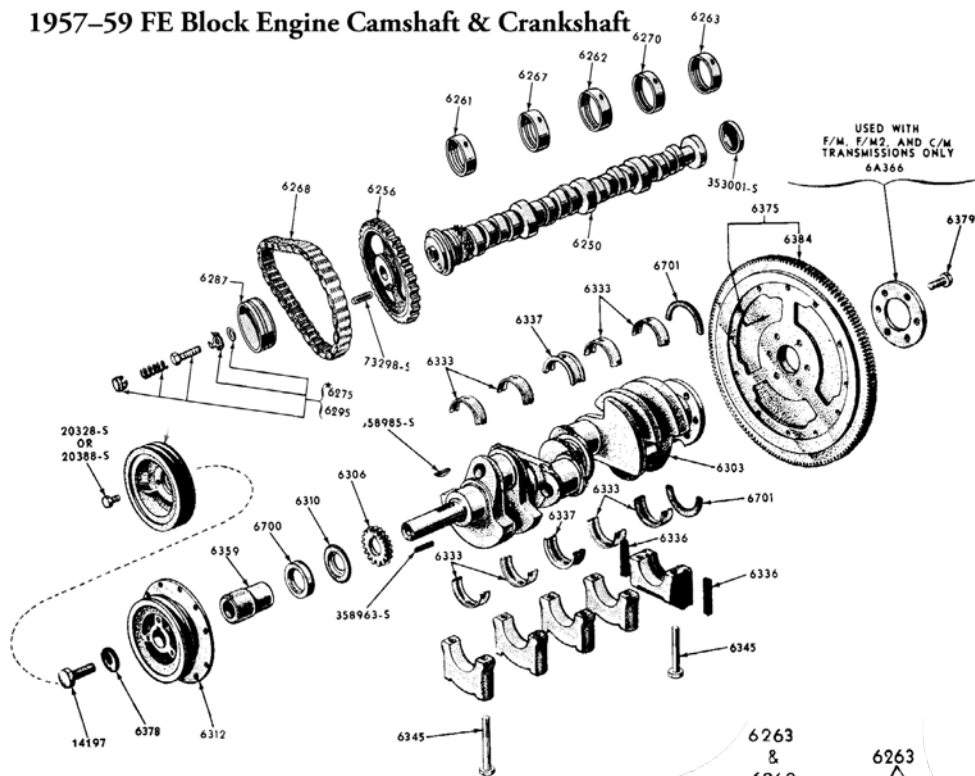

1957-59 FE Block Engine Camshaft & Crankshaft