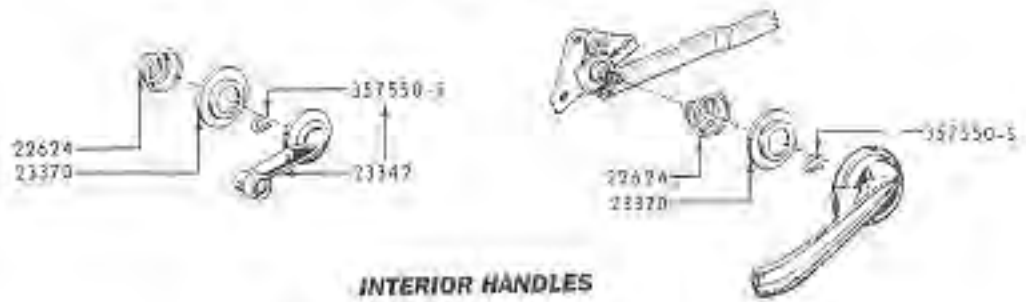

NOTE: Any chemicals will be shipped domestic ground only (Lower 48 states only). No international shipping.