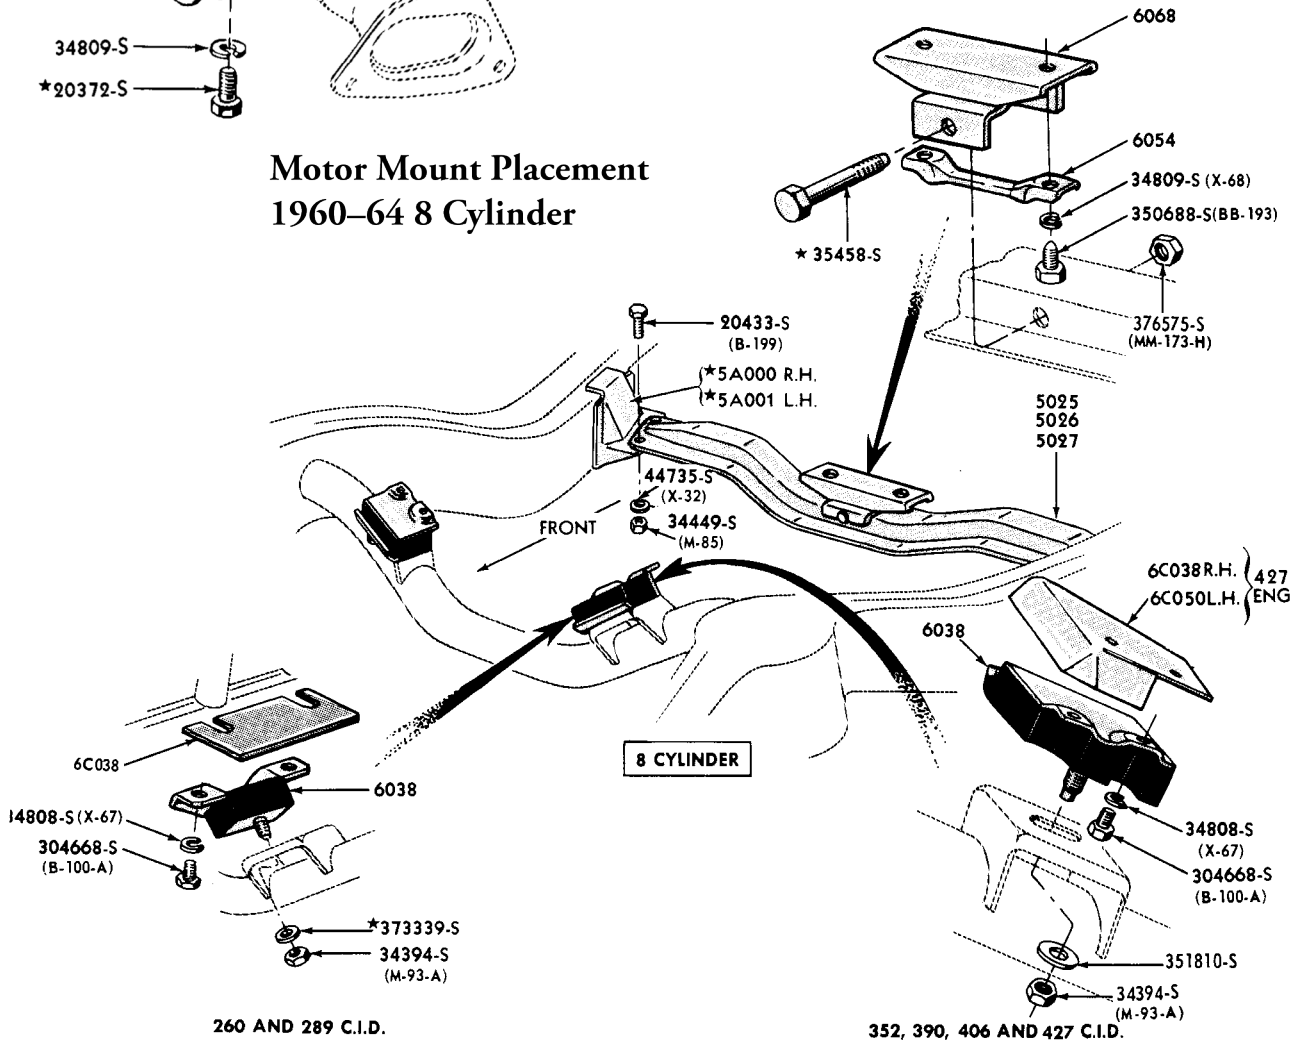

Phone: 888-295-FORD (3673) • www.fabulousfords.com

1957-59 Rear Engine Support

**Motor Mount Placement
1960-64 8 Cylinder**

Section 064: Motor Mounts

Front Motor Mount

B7A6038A 54-58
 Motor mount 6 cyl. all equipped cars - 2 per car. -0 **\$15.00 EA** ⚠