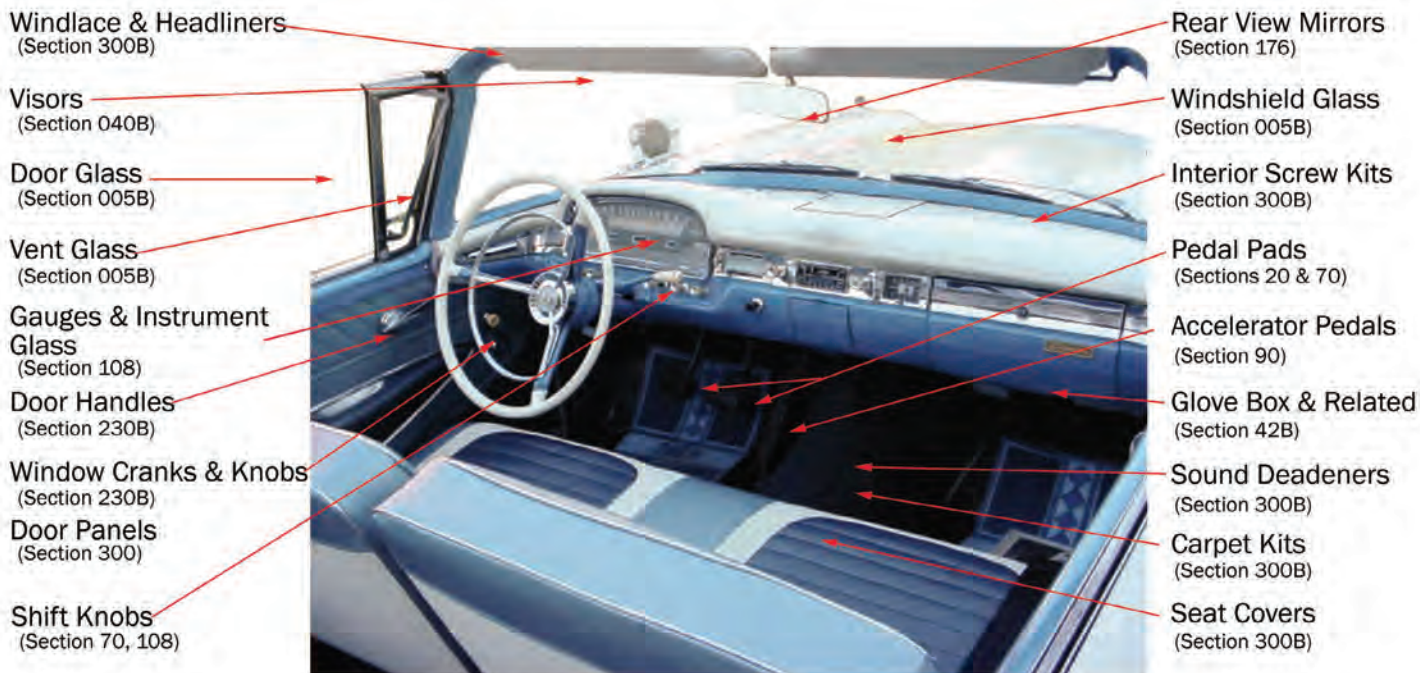

NOTE: Any chemicals will be shipped domestic ground only (Lower 48 states only). No international shipping.