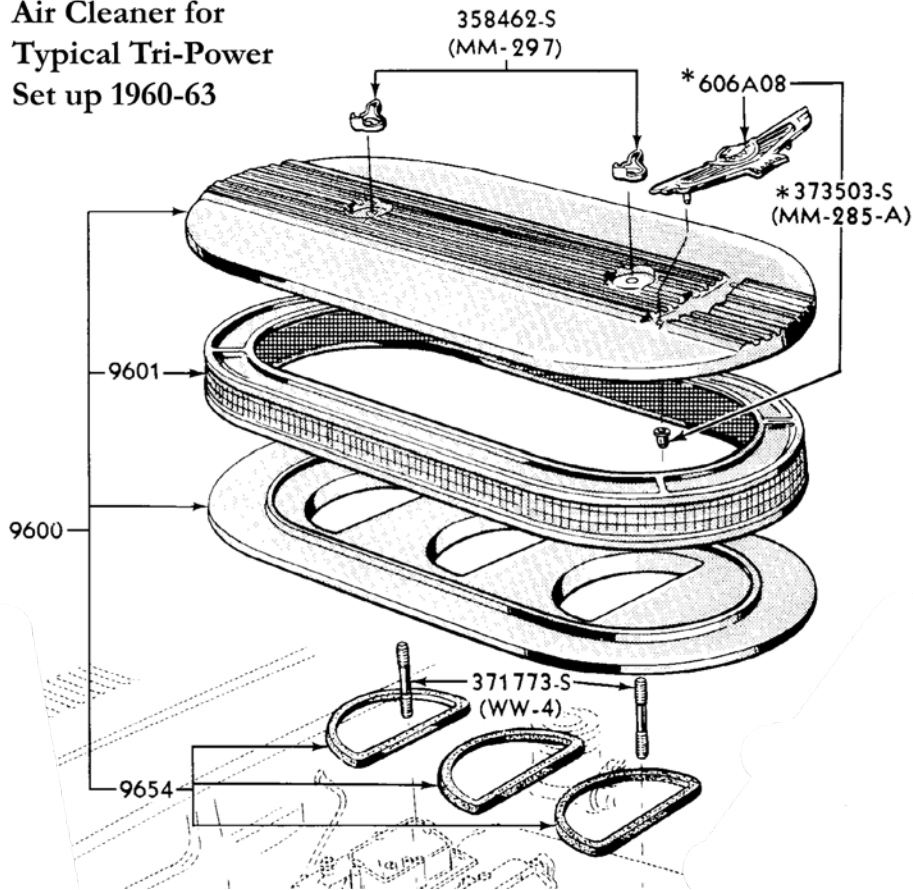

**Air Cleaner for
Typical Tri-Power
Set up 1960-63**