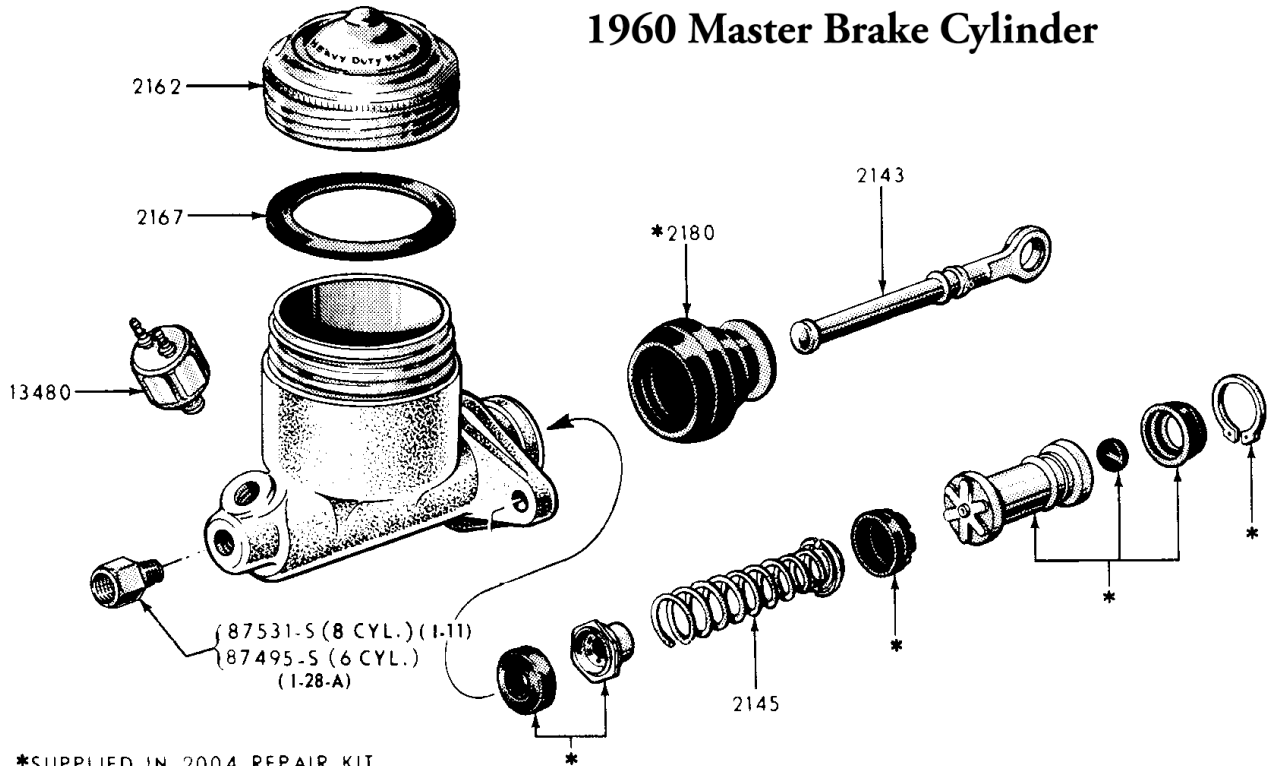

1960 Master Brake Cylinder

*SUPPLIED IN 2004 REPAIR KIT

WARNING: Cancer and Reproductive Harm —
www.P65Warnings.ca.gov

Chemicals shipped domestic ground only (Lower 48 states only); no international shipping.

Phone: 888-295-FORD (3673) • www.fabulousfords.com