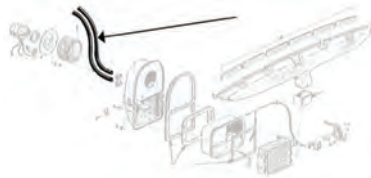

Duct, Defroster, Heater Hose & Components

B7A10720 ... 57-58
Attaches to top of rear battery hold-down bolt, routes heater hose as original. -.15

B7A19466A ... 57-58
Connector for heater chamber to defroster. -.15

COAZ19A786A .. 60-62
Vent hose directs cooler air from inside, to help cool the A/C blower motor. -0

1847234 ... ALL
3/4" diameter, heater hose. -.2

8H18556B ... ALL
1-3/4" diam. Sold by the foot. -.15