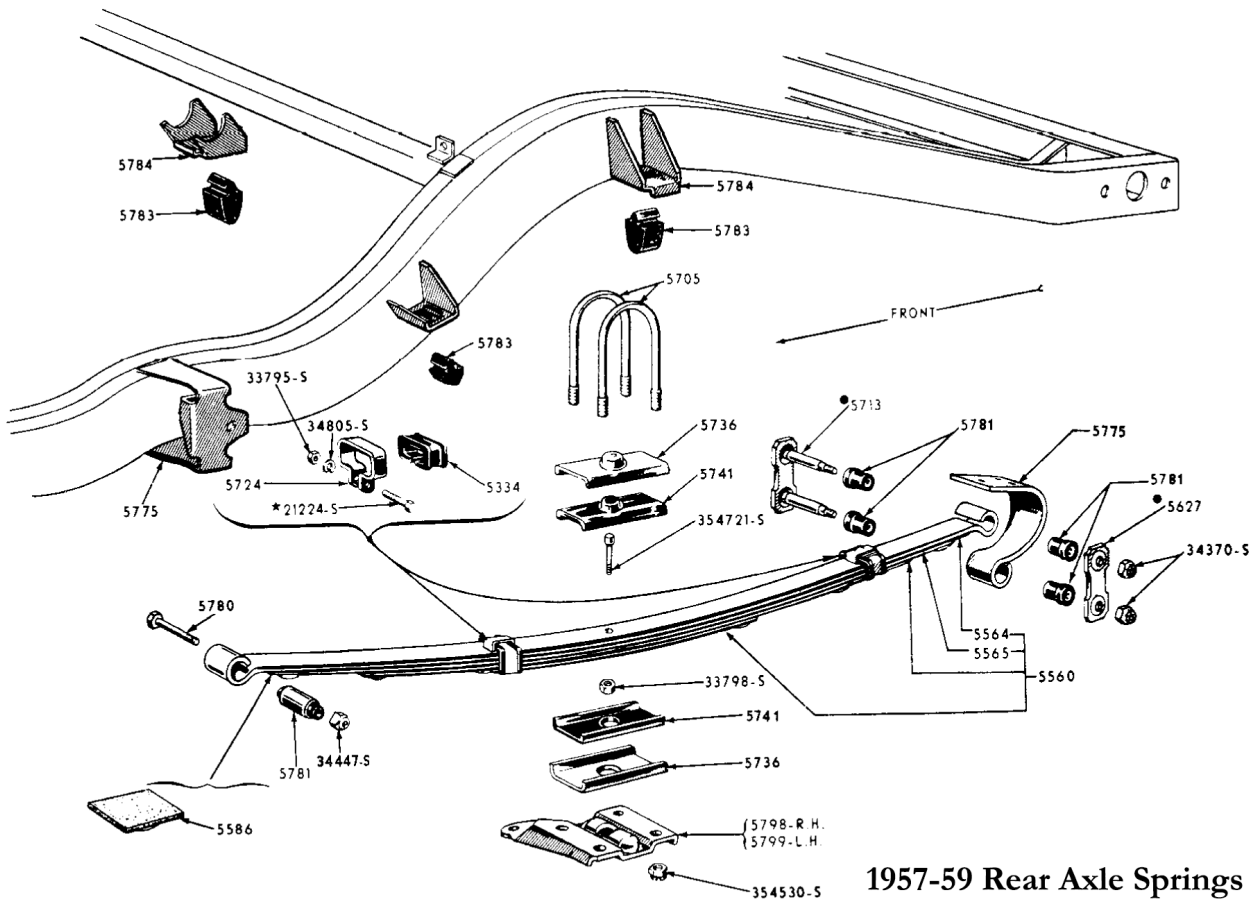

1957-59 Rear Axle Springs