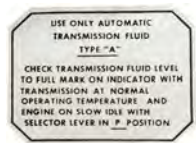

Transmission Decal