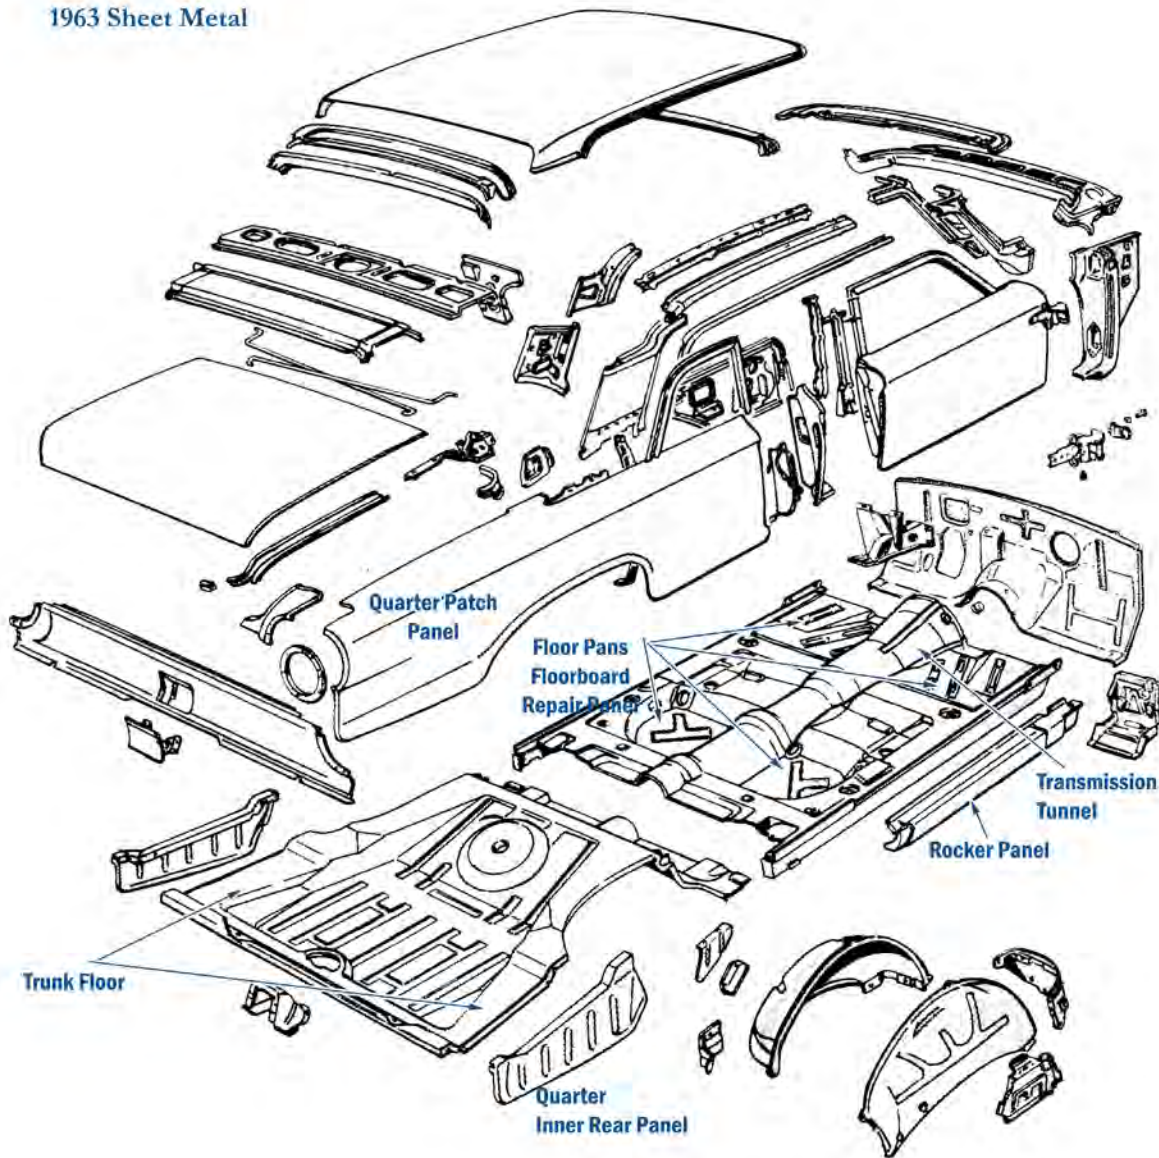

1963 Sheet Metal

Dog Leg

C3AZ27830R	63
4 door, right. Galaxie. -.15	... \$72.00 EA ▲
C3AZ27831L	63
4 door, left. Galaxie. -.15	... \$72.00 EA ▲

Front Floor Repair Panel

C3AZ11135LF	63-64
Floor pan, left front. Galaxie (not as original) -0	... \$150.00 EA ▲
C3AZ11135RF	63-64
Floor pan, right front. Galaxie Made in the USA. (not as original) -0	... \$150.00 EA ▲