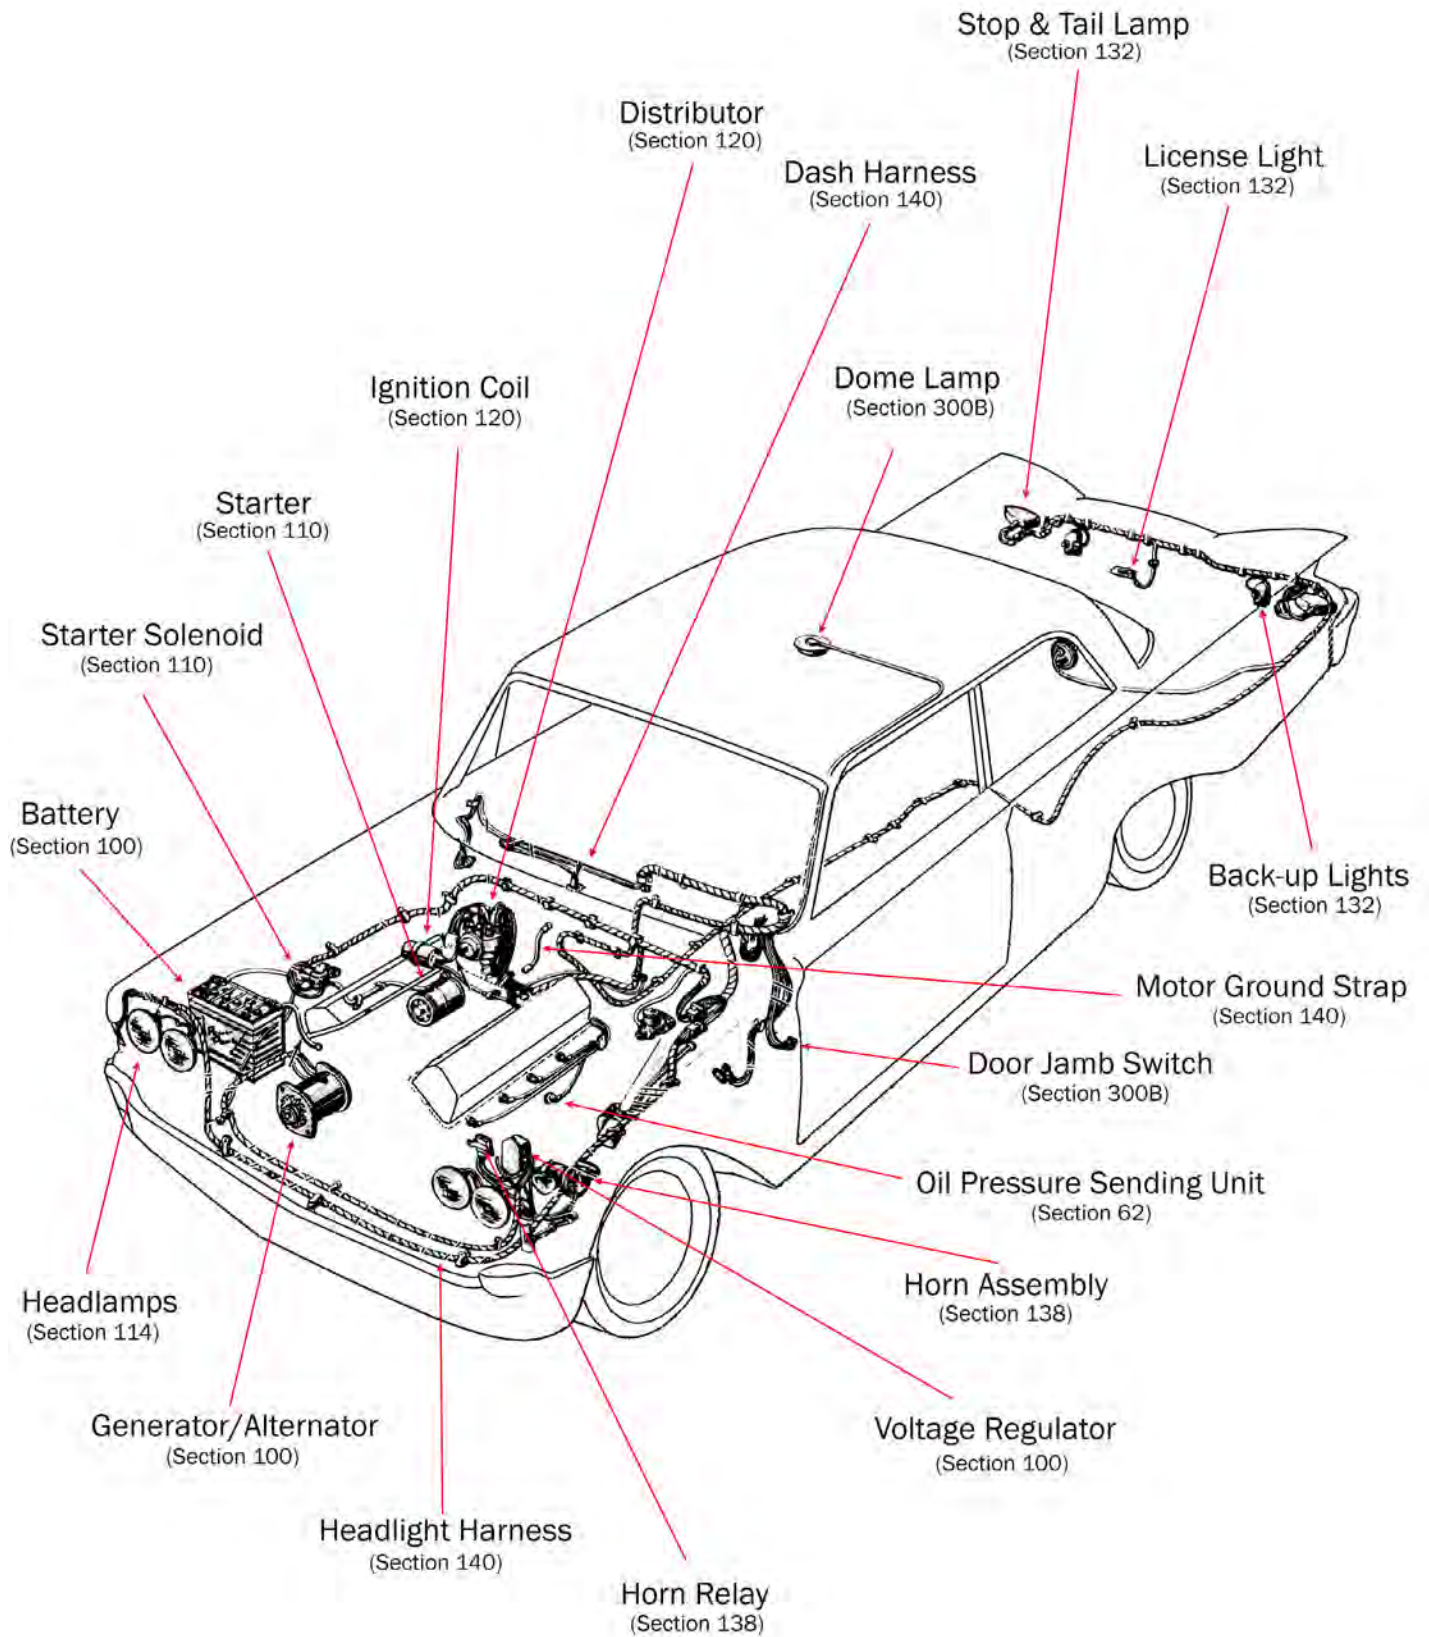

Returns require a return authorization number—Please call first. • Note: Product pricing and availability subject to change.