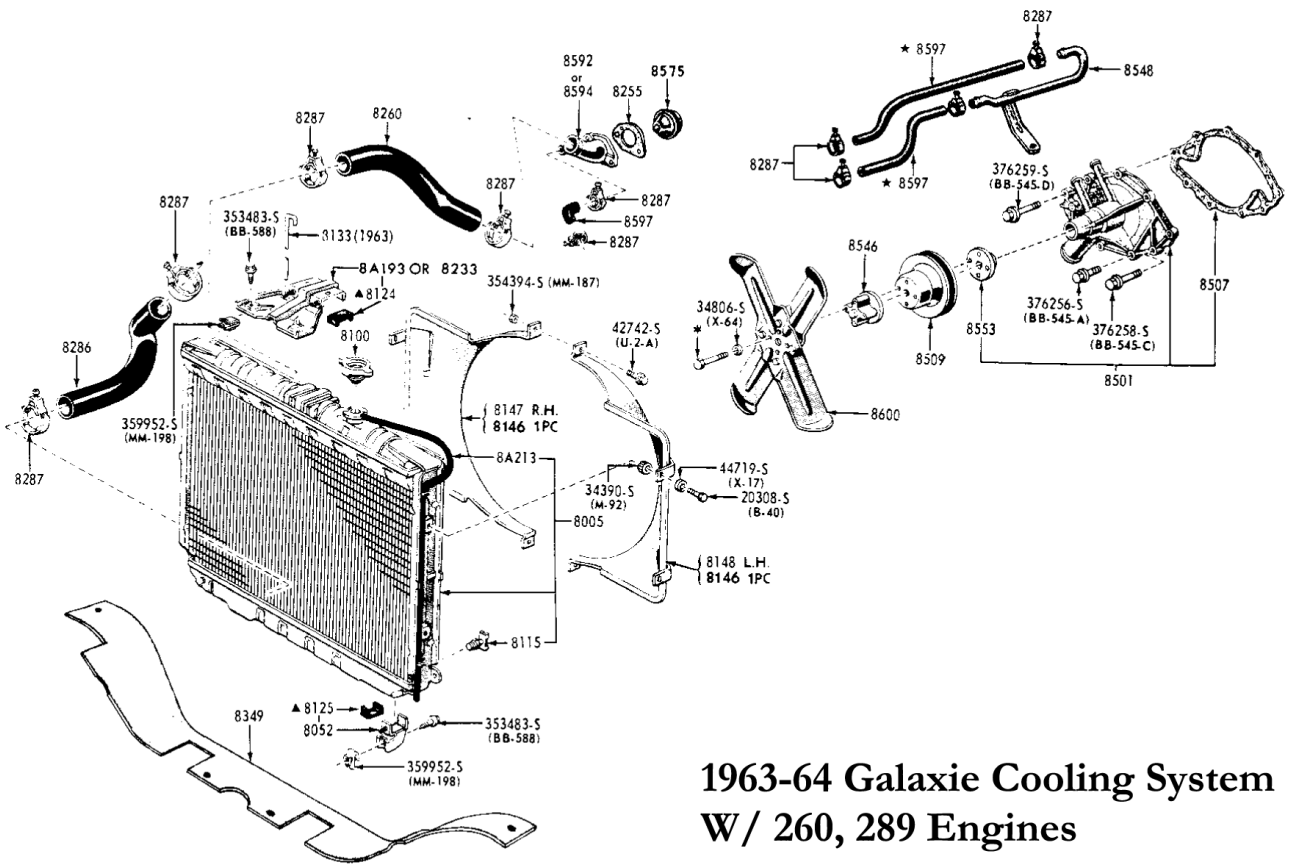

**1963-64 Galaxie Cooling System
W/ 260, 289 Engines**

Fan Belt

B7A8620A **57-59**
Fan & generator - 6 cyl. 223 -0 .....
..... **$15.00 EA** ▲

C2AZ8620C **57-59**
Fan & generator - '57 V-8, '58-59 292 & V8. -.15
..... **$8.75 EA** ▲

EDC8620A **58-59**
Fan & w/ generator - V-8 332 & 352. -0
..... **$18.00 EA** ▲