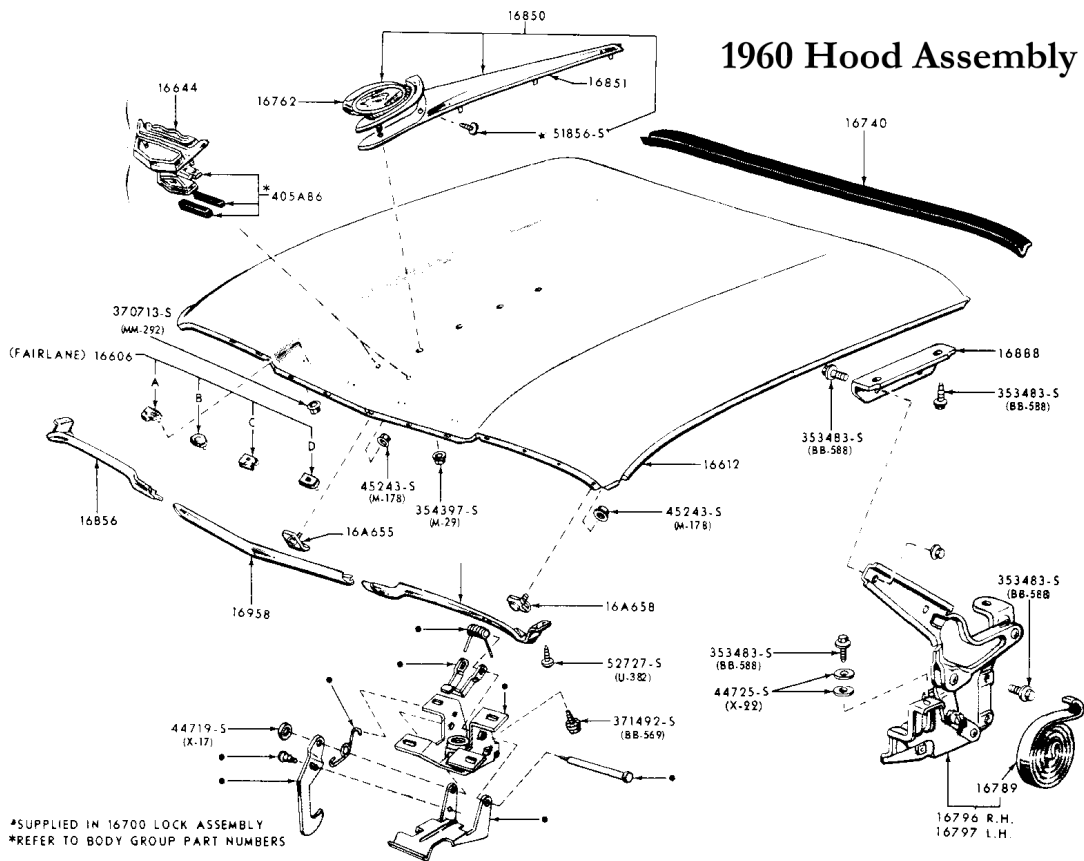

*SUPPLIED IN 16700 LOCK ASSEMBLY
*REFER TO BODY GROUP PART NUMBERS

NOTE: Any chemicals will be shipped domestic ground only (Lower 48 states only). No international shipping.

Phone: 888-295-FORD (3673) • www.fabulousfords.com