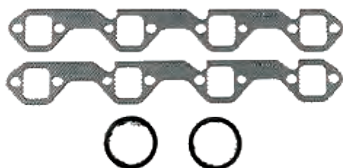

Engine Gasket Set -Complete

- **B7AZ6008ST** **54-64**
  Engine full gasket set, 223 6 cyl. -.4 .....
  $390.50 EA ▲
- **COAZ6008ST** **55-62**
  Y-Block engine full gasket set, 239, 272, 292 &
  312 -.15 ..... **$157.75 EA** ▲
- **C9AZ6008ST** **58-63**
  FE, Engine full gasket set, 352, 360, 390 &
  428. -.15 ..... **$141.00 EA** ▲
- **COAE6008ST** **60-64**
  Engine full gasket set. 170 & 200 6 cyl. -.15
  ..... **$116.25 EA** ▲
- **B2AZ6008ST** **62-68**
  Engine Full gasket set, 255, 260 & 289 -.4
  ..... **$509.25 EA** ▲

Exhaust Manifold Gasket

- **B4AZ9448A** **54-64**
  Exhaust manifold gasket, 223 6 cyl. -.15
  ..... **$23.25 EA** ▲
- **B5A9492S** **54-64**
  Exhaust Manifold Gasket 272, 292, 312,
  312SC 8 cyl. -.15 ..... **$16.75 EA** ▲
- **C2AZ9448A** **58-71**
  Exhaust manifold gasket 332, 352, 390. -.4
  ..... **$61.50 EA** ▲
- **COAZ9448A** **60-64**
  Exhaust manifold gasket 170, 200 6 cyl. -.15
  ..... **$12.50 EA** ▲

- **C4AZ9448** **62-68**
  Exhaust manifold gasket, 221, 260, 289. -.15
  ..... **$19.00 EA** ▲

Gasket Material -Bulk

- **UNIVGSK116** ... **49-72**
  Gasket material, 10" X 26"
  X 1/16" thick sheet. For
  those situations where no gasket is available,
  you can cut your own. -0 .. **$6.00 ROLL** ▲
- **UNIVGSK18** **49-72**
  Gasket material 10" X 26" X
  1/8" thick sheet. For those
  situations where no gasket
  is available, you can cut your own. -0 ..
  $12.00 ROLL ▲

Gasket Remover

ALLGREM ..... **ALL**
Permatex quickly removes
all types of baked-on
gaskets, adhesives &
sealants. 12 oz. spray
can. -.15 . **$15.00 EA** ▲

Bottom End Gasket Set

- **SC48458** **62-68**
  Bottom end gasket set, 255, 260, 289 & 302.
  Includes every seal necessary for lower engine
  work. -.15 ..... **$50.25 EA** ▲

Valve Grind Gasket Set

- **B7AZ6079ST** **55-62**
  Head gasket set. 272, 292 & 312 8 cylinder -.15
  ..... **$134.00 EA** ▲
- **B9TZ6079ST** **57-64**
  Head gasket set 223 6 cyl. -.15 . **$80.50 EA**
  ▲
- **B8AZ6079ST** **58-67**
  Head gasket set. 332, 352, 390, 406 & 427 8
  cylinder -.15 ..... **$108.75 EA** ▲
- **C4AZ6079ST** **63-68**
  Head gasket set. 260 & 289 -.15 .....
  $114.75 EA ▲