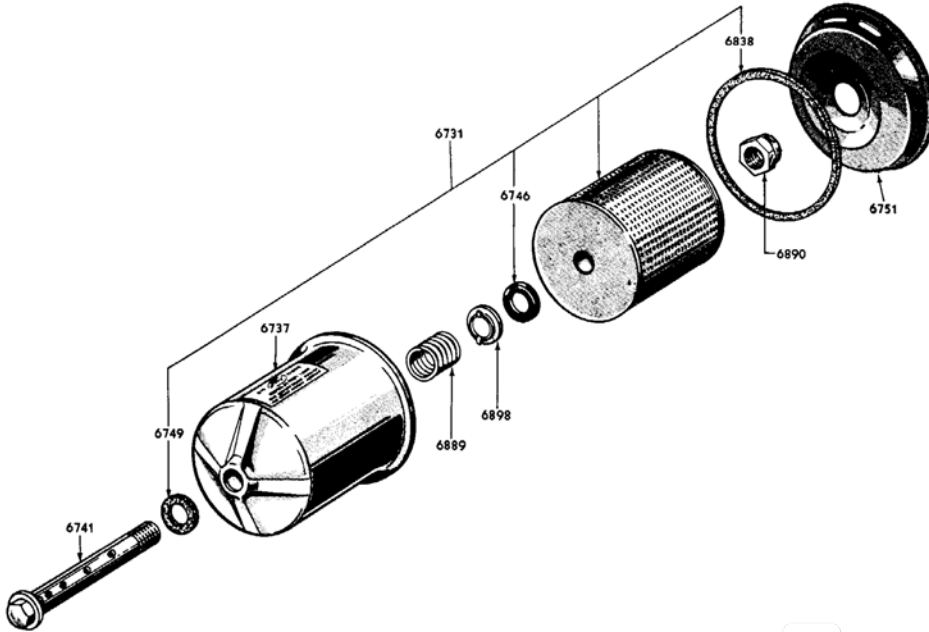

Section 062: Engine Components & Related

358238-S

87971-S

357763-S

87943-S

P-1189

OIL FILTER FITTINGS

1952/ OIL FILTER & RELATED PARTS (6 CYLINDER 215, 223), (8 CYLINDER 239, 272, 312 "O. H. V." ENGINES)-TYPICAL