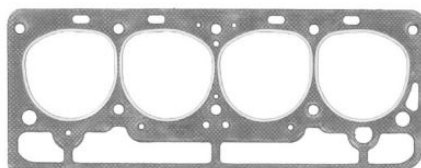

Head Gasket

- **C3AZ6051A** **54-64**
  Head gasket 223. -.15 ... **$47.75 EA** ▲

- **B5AZ6051A** **55-62**
  Head gasket only, left or right. 272, 292, 312 &
  312SC. -.15 ..... **$40.00 EA** ▲