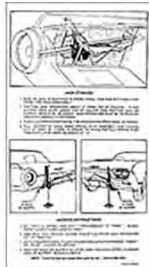

Jack Instruction Sheet

- **CTJ1176** 62
  Jack instructions. Sedan & Convertible "C2AB-17093-A". -.15 ..... **$3.00 EA**