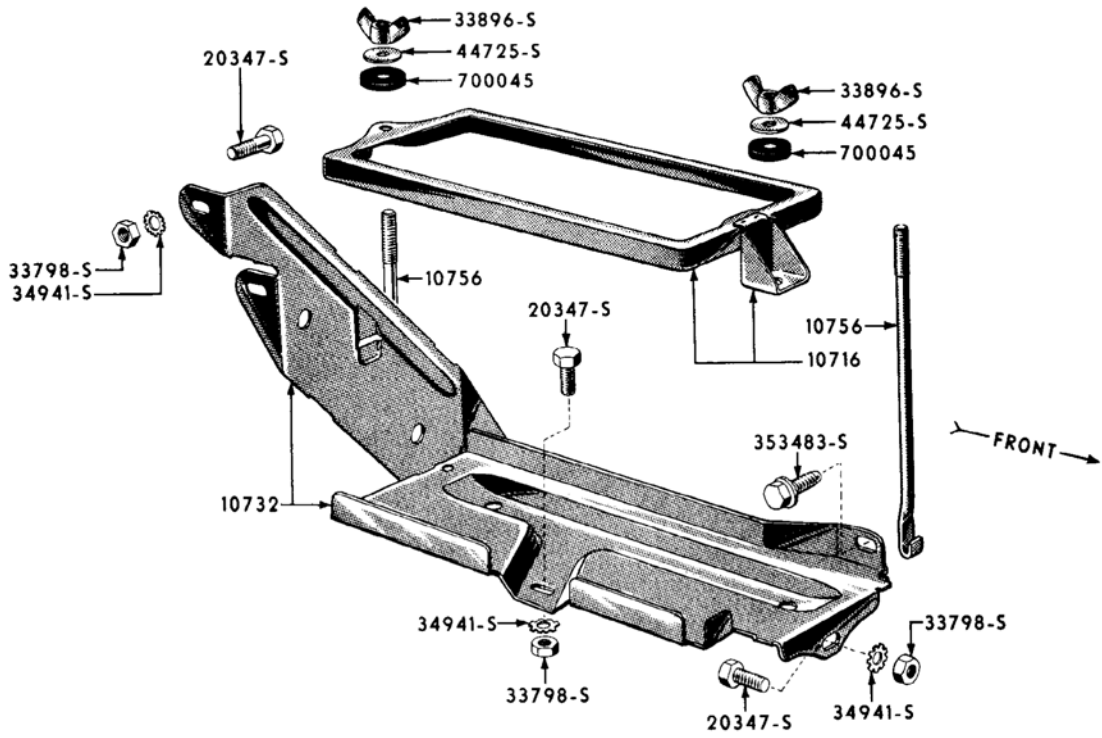

1957-58 Battery Tray