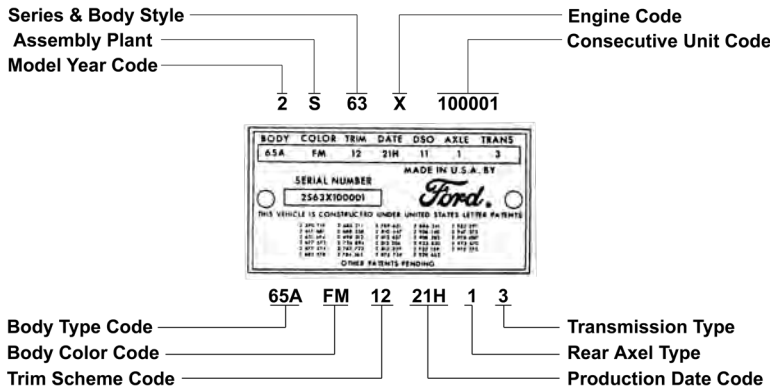

1962 Data Plate Diagram

Data Plate is located on left front body pillar