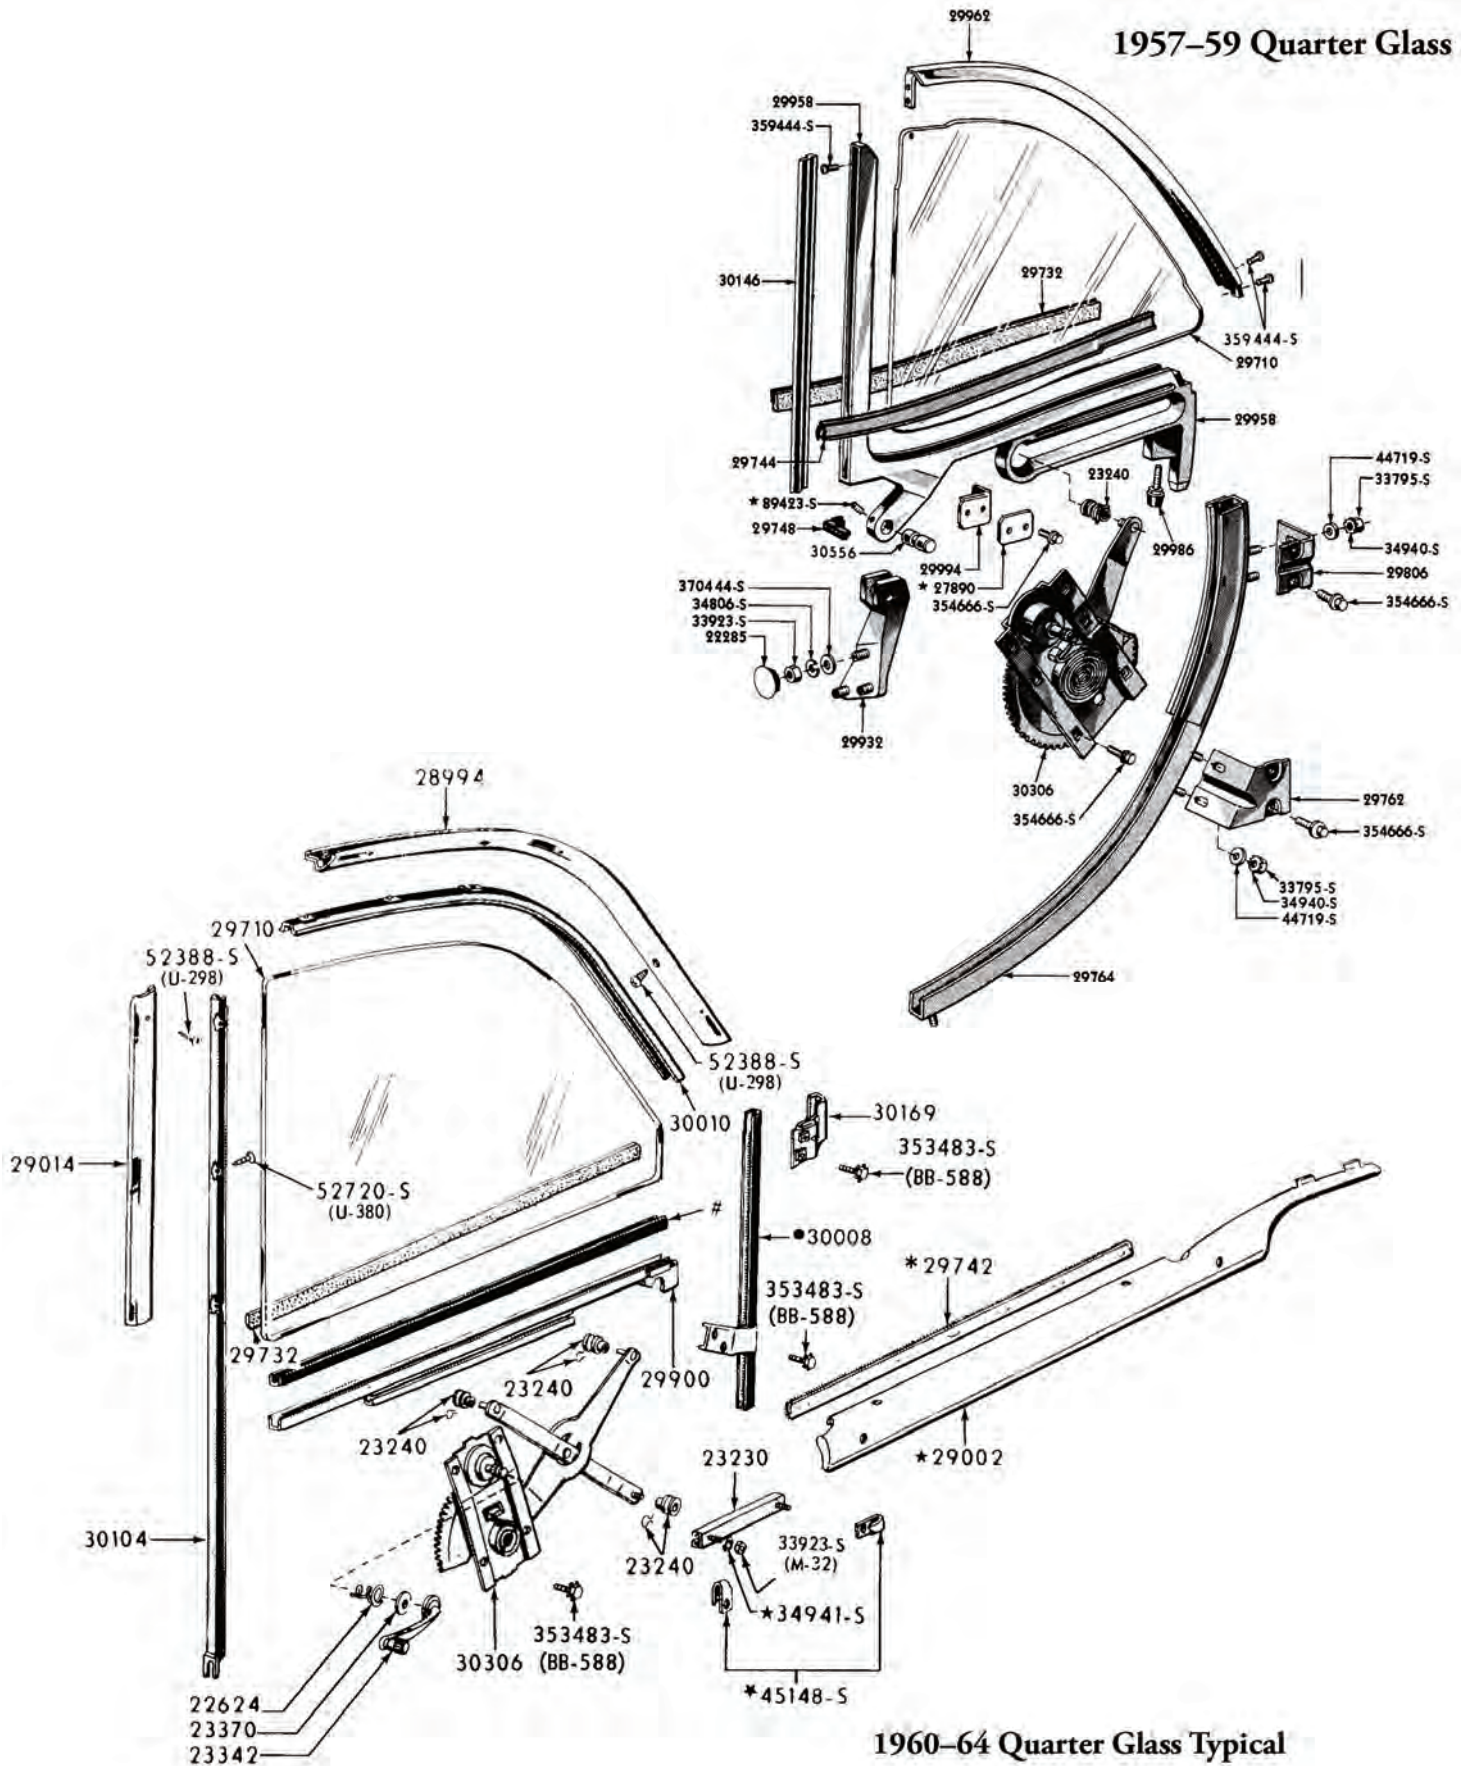

1957-59 Quarter Glass

1960-64 Quarter Glass Typical

NOTE: Any chemicals will be shipped domestic ground only (Lower 48 states only). No international shipping.