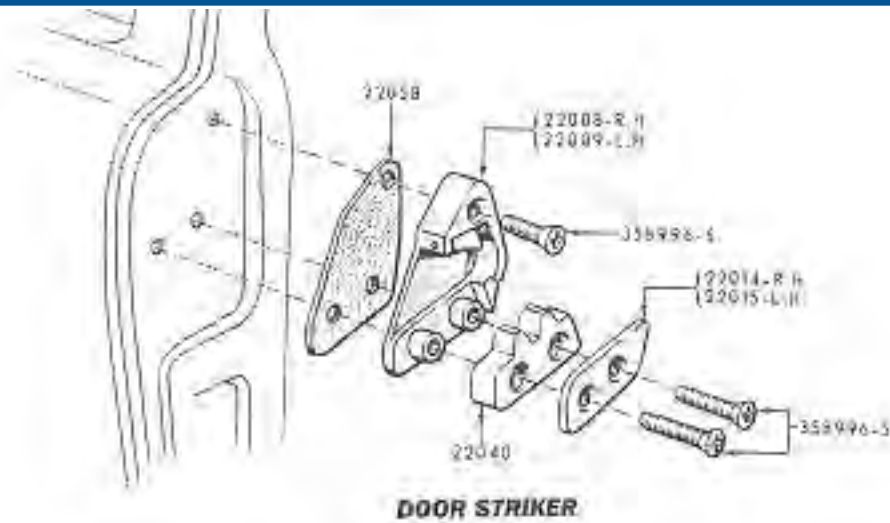

NOTE: Any chemicals will be shipped domestic ground only (Lower 48 states only). No international shipping.