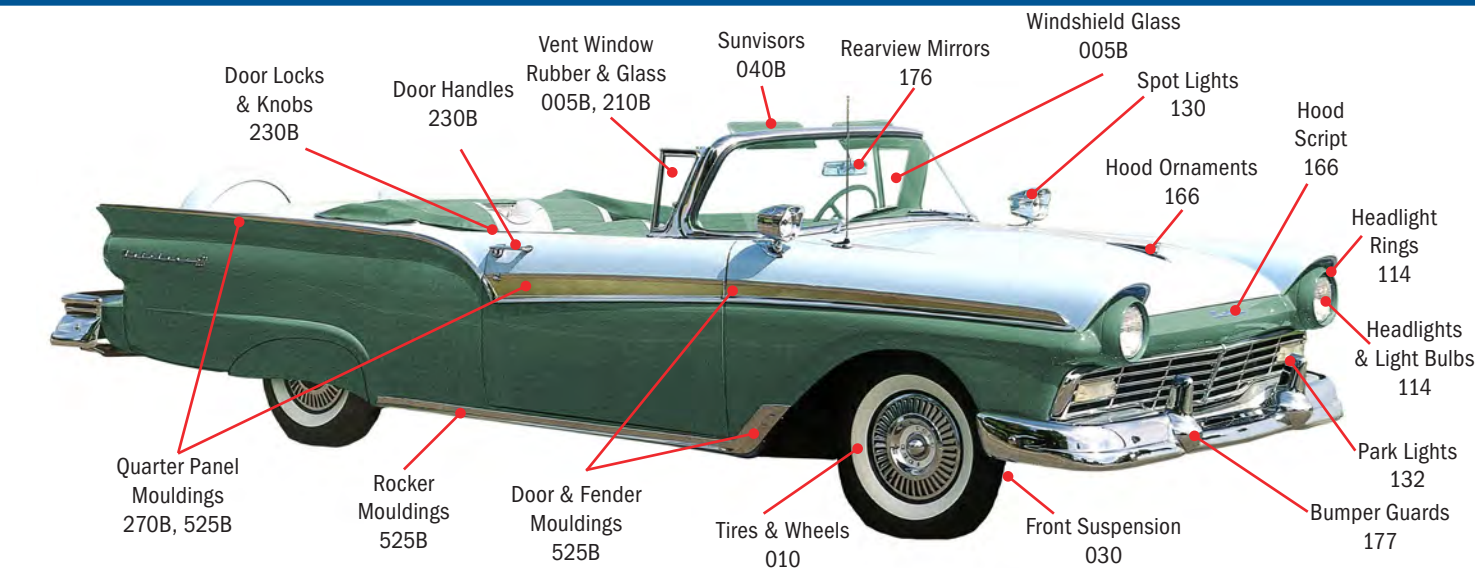

EXTENSIVE SHEET METAL!

FLOOR PAN, FRONT TOE BOARD, TRUNK FLOOR, INNER REAR QUARTER PANELS, ROCKER PANELS, LOWER FRONT QUARTER PANELS, REAR QUARTER PANEL INNER BRACE, LOWER REAR QUARTER PANEL, TRANSMISSION TUNNEL, FRONT FENDER UPPER CAP, HEADLIGHT MOUNTING PANEL, LOWER FRONT PANEL, LOWER FRONT DOOR POST, TAIL PANS, FLOOR BRACES, TRUNK FLOOR BRACES.

NOTE: Any chemicals will be shipped domestic ground only (Lower 48 states only). No international shipping.

Phone: 888-295-FORD (3673) • www.fabulousfords.com