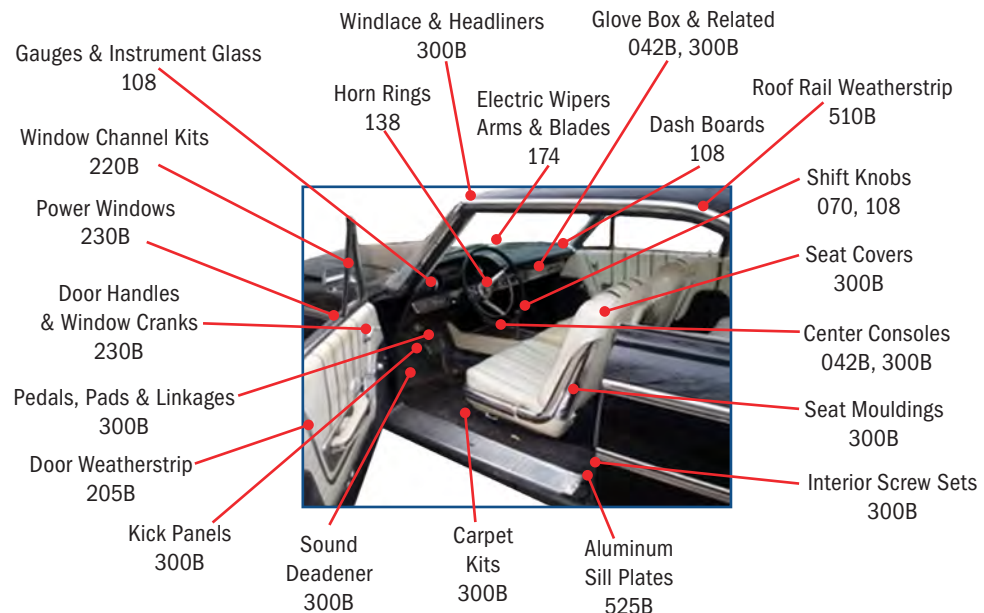

EXTENSIVE SHEET METAL!

FLOOR PAN, FRONT TOE BOARD, TRUNK FLOOR, INNER REAR QUARTER PANELS, ROCKER PANELS, LOWER FRONT QUARTER PANELS, REAR QUARTER PANEL INNER BRACE, LOWER REAR QUARTER PANEL, TRANSMISSION TUNNEL, FRONT FENDER UPPER CAP, HEADLIGHT MOUNTING PANEL, LOWER FRONT PANEL, LOWER FRONT DOOR POST, TAIL PANS, FLOOR BRACES, TRUNK FLOOR BRACES.

NOTE: Any chemicals will be shipped domestic ground only (Lower 48 states only). No international shipping.

Phone: 888-295-FORD (3673) • www.fabulousfords.com