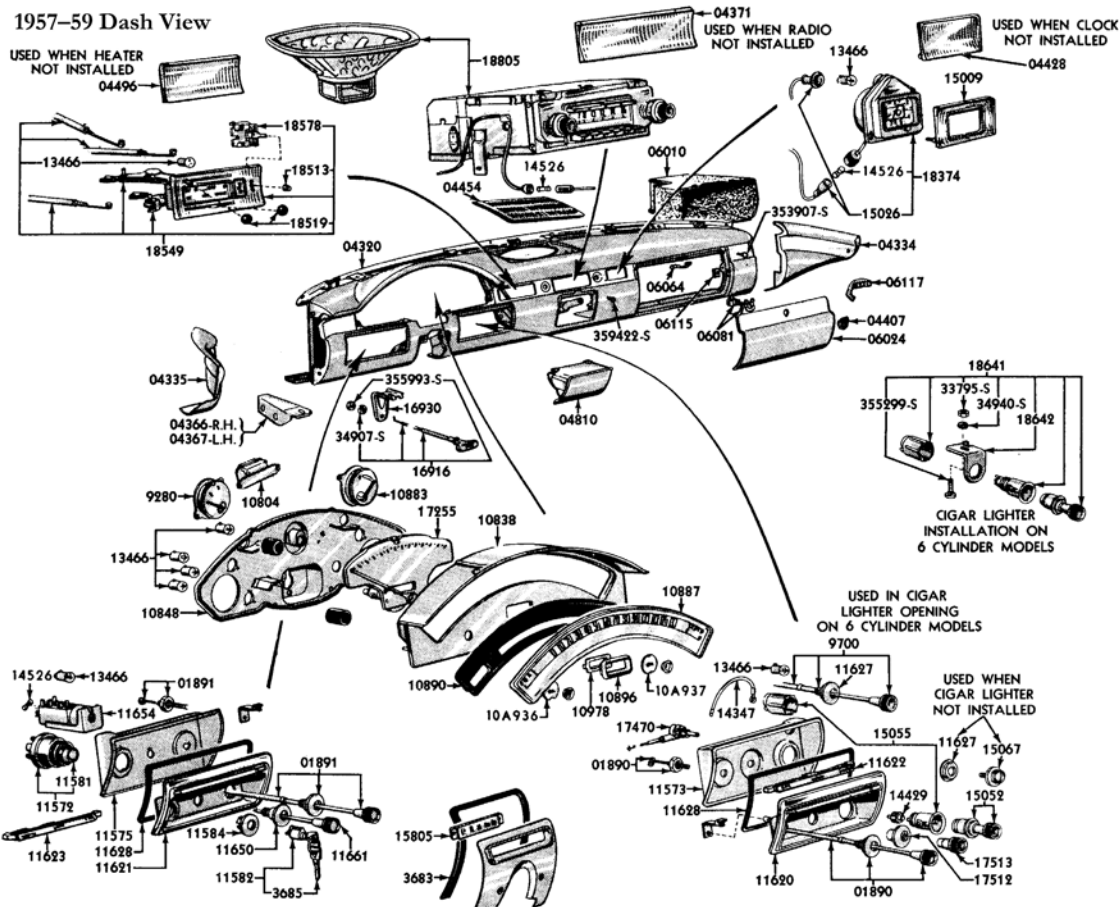

Section 042B: Dash, Glove Box & Related

1957-59 Dash View