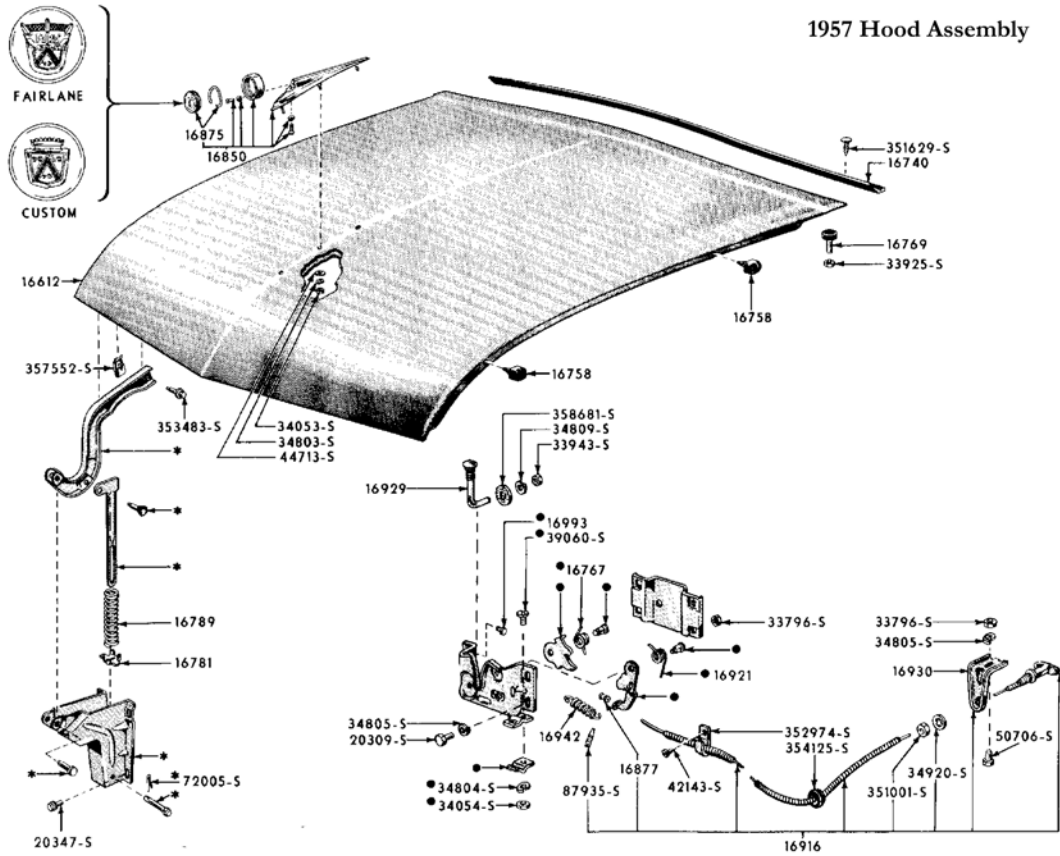

*SUPPLIED IN 16700 LOCK ASSEMBLY
*REFER TO BODY GROUP PART NUMBERS

NOTE: Any chemicals will be shipped domestic ground only (Lower 48 states only). No international shipping.

Phone: 888-295-FORD (3673) • www.fabulousfords.com