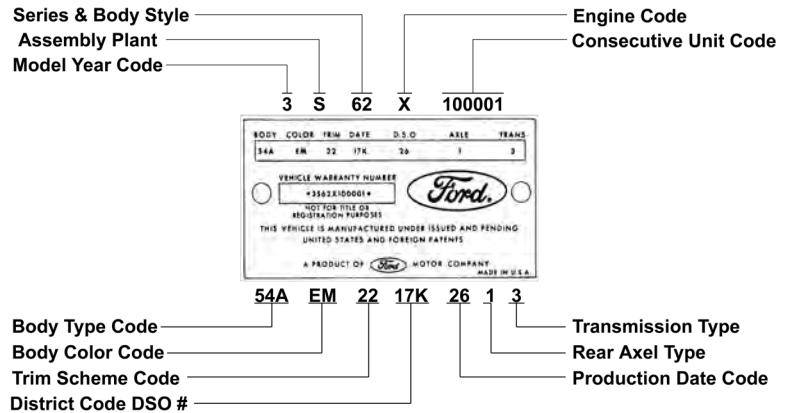

1963-65 Data Plate Diagram

Data Plate is Located on Left Front Door

Returns require a return authorization number—Please call first. • Note: Product pricing and availability subject to change.