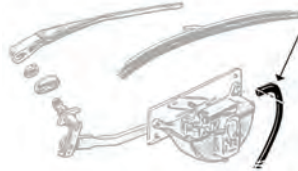

Wiper Hose

99A17543 32-64
1/4" I.D. hose - by the foot, Non-Returnable. -.15