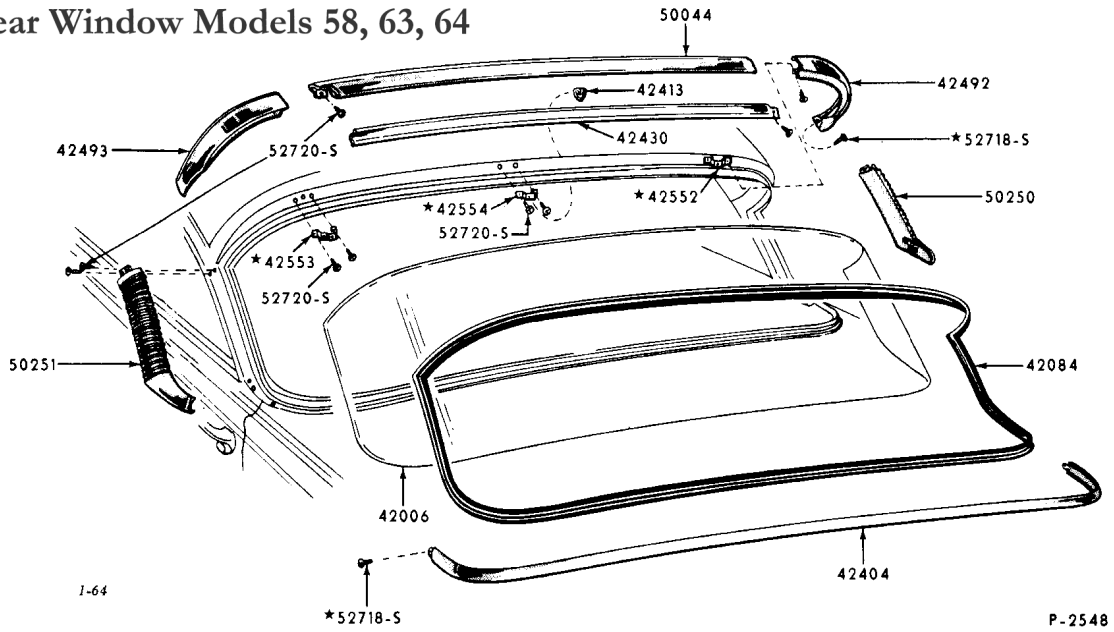

1957-58 Rear Window Models 58, 63, 64

P-2548

1957/58 BODY TYPE 57