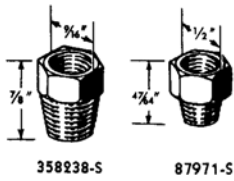

Section 062: Engine Components & Related

358238-S

87971-S