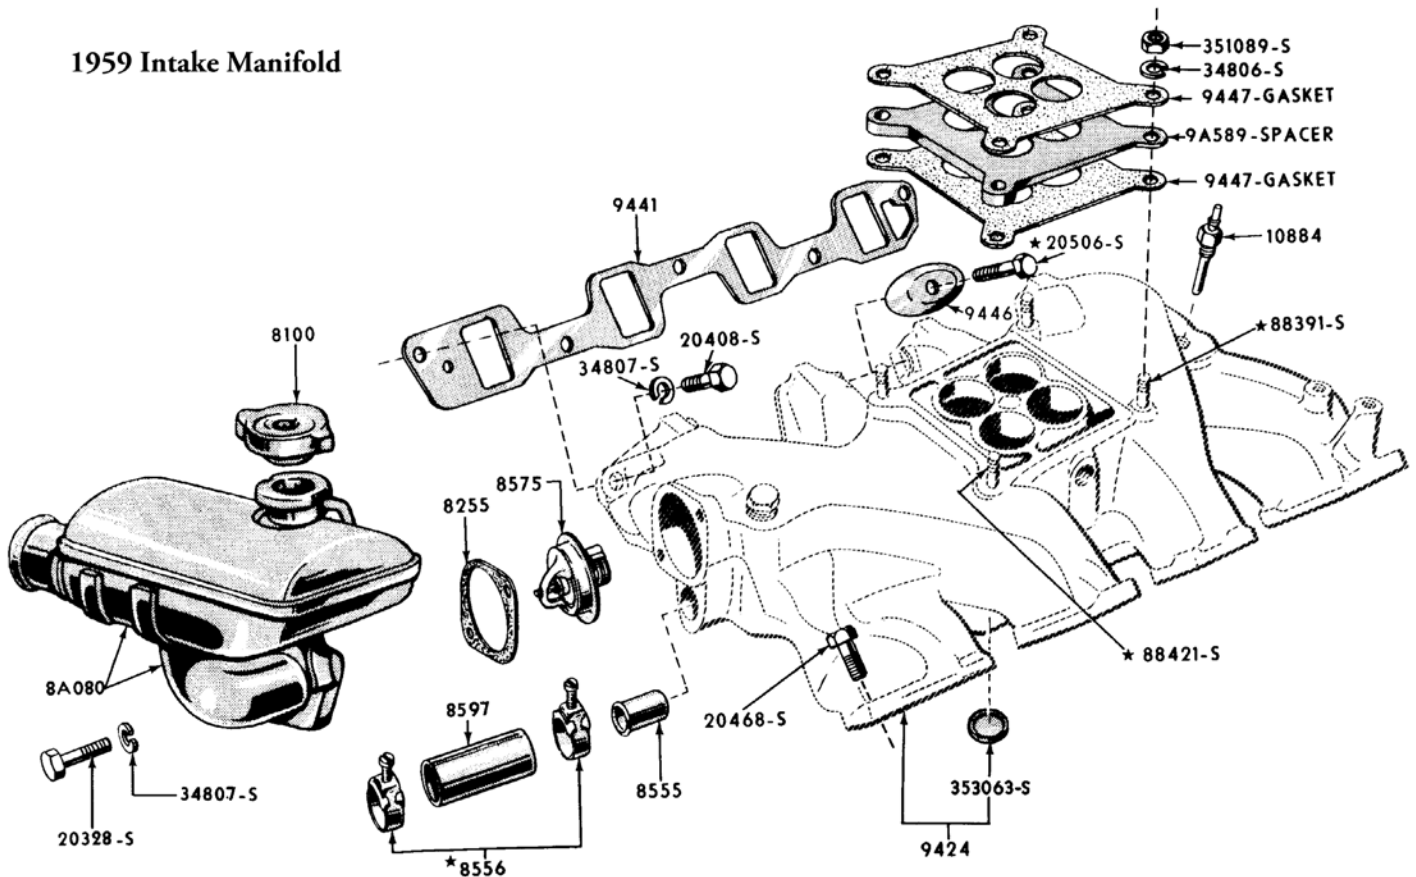

1959 Intake Manifold

Returns require a return authorization number—call first. • Product pricing & availability subject to change.