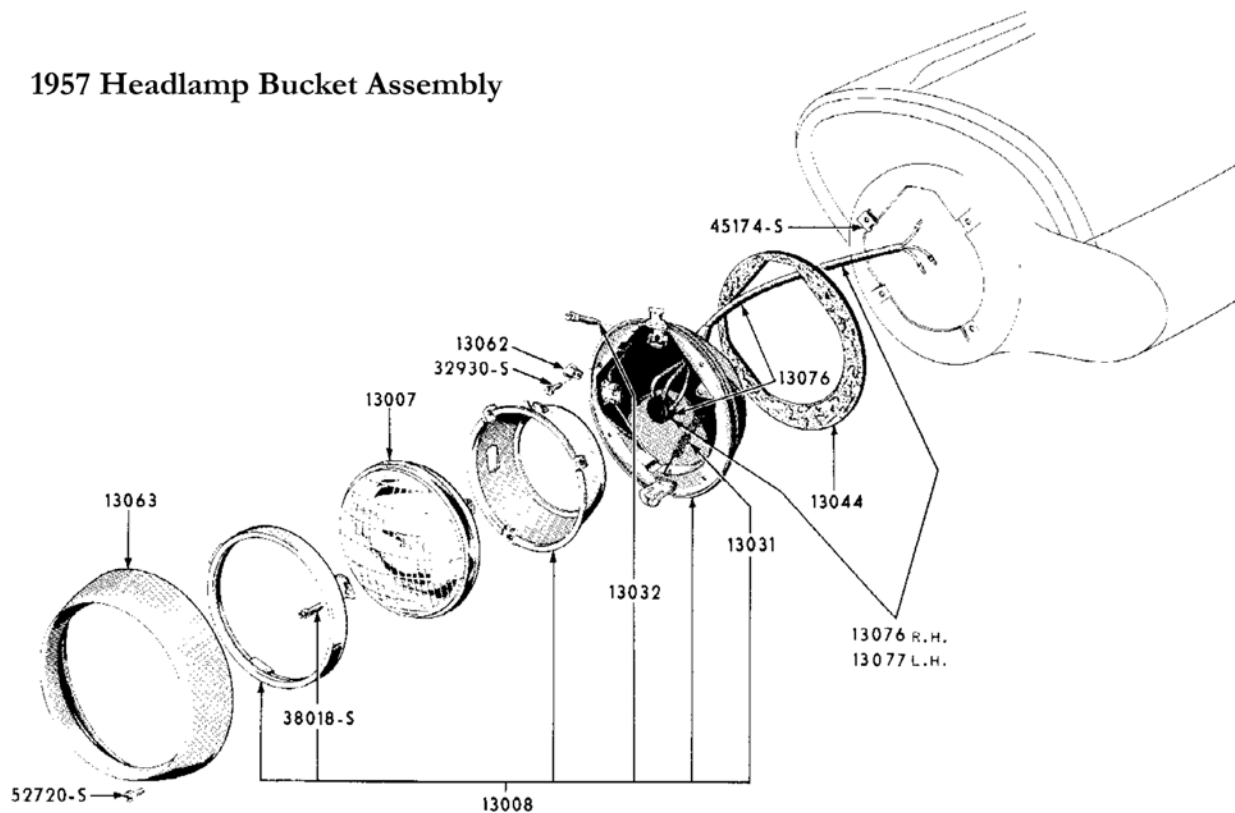

1957 Headlamp Bucket Assembly