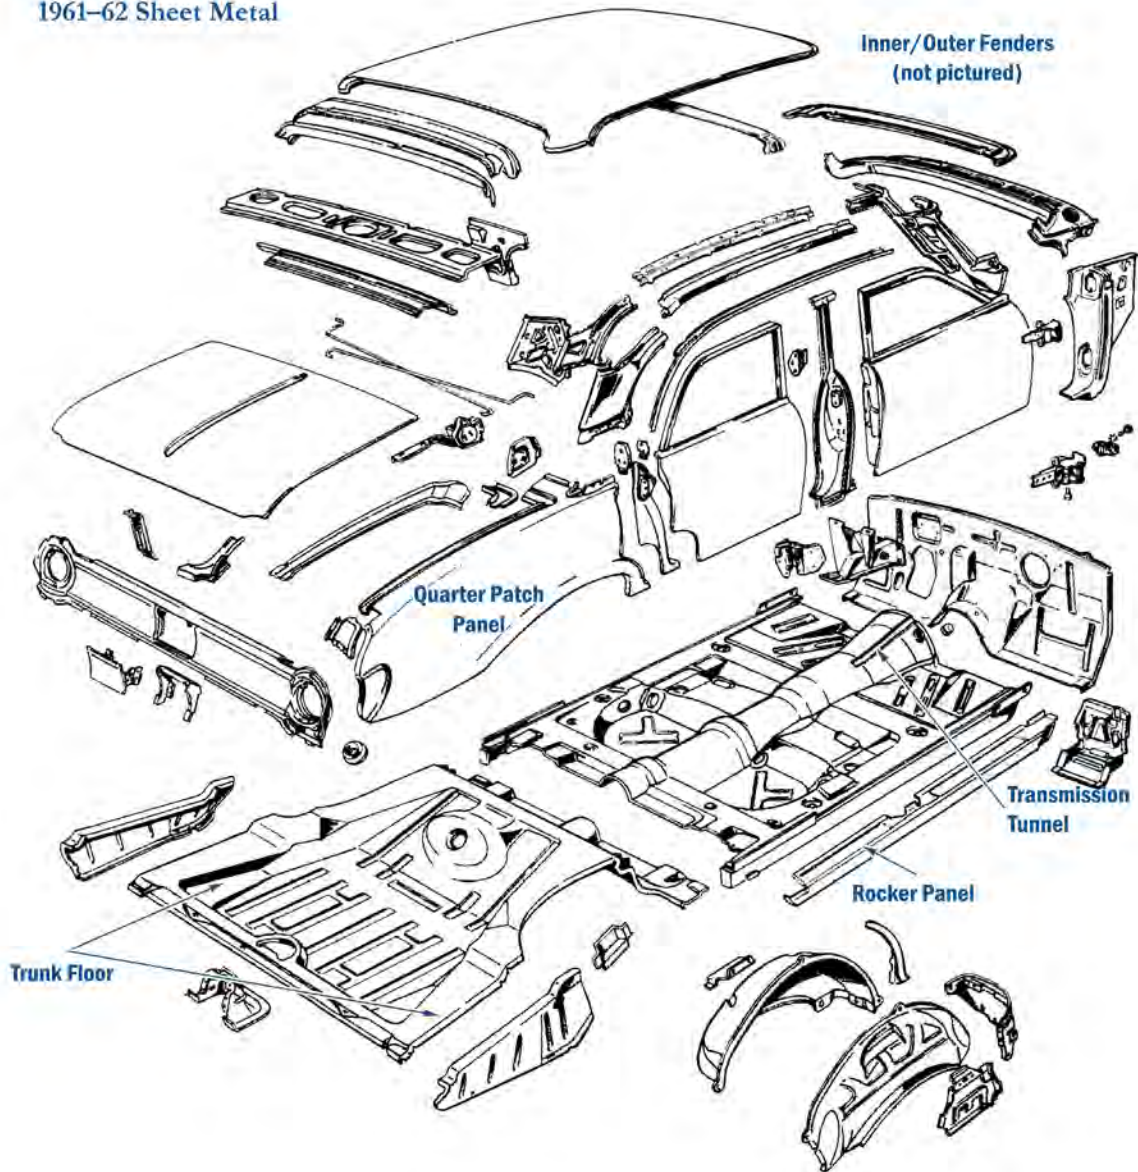

Phone: 888-295-FORD (3673) • www.fabulousfords.com

1961-62 Sheet Metal

Outer Rocker Panel

C3AZ10130R2	60-63
2 door, right. -.15	\$60.00 EA ⚠
C3AZ10130R4	60-63
4 door, right. -.15	\$70.00 EA ⚠
C3AZ10131L2	60-63
Rocker panel, left 2 door. -.15	\$60.00 EA ⚠
C3AZ10131L4	60-63
Rocker panel, left 4 door. -.15	\$70.00 EA ⚠
C3AZ10130R2X	61-63
2 dr., extended, right. -.15	\$70.00 EA ⚠
C3AZ10131L2X	61-63
Rocker panel 2 door, left, extended. -.15	\$70.00 EA ⚠