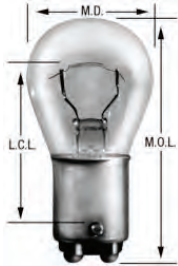

Section 130: Light Bulbs & Sealed Beams

Bulbs

B6A13465A..... ALL
#1034 bulb, 12v dual contact (tail lamp, parking or turn signal). -.4 ... **$7.25 EA** ⚠

B8E13465A..... ALL
#1141 bulb, 12v single contact (backup). -.4 ..... **$12.75 EA** ⚠

70FSZ13466C.... ALL
#94 bulb, 12v single contact. -.15 ..... **$10.00 EA** ⚠