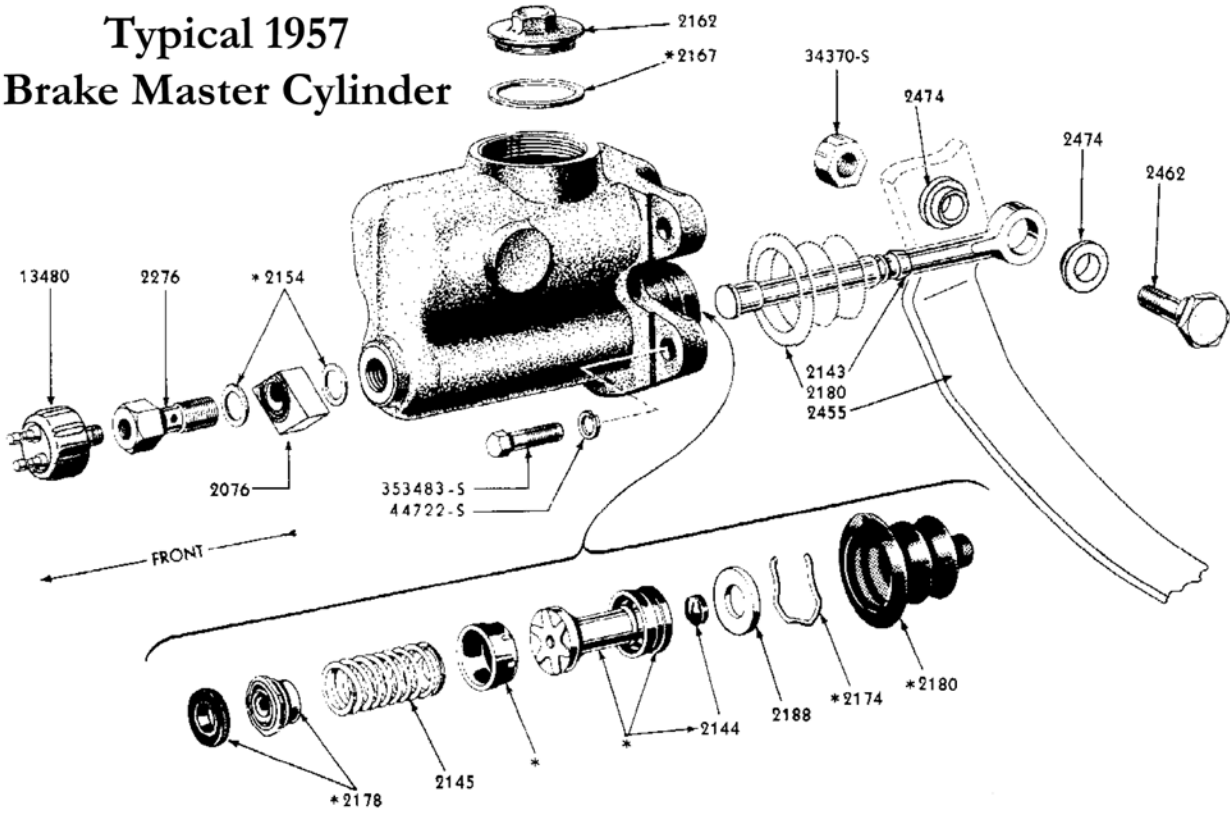

Typical 1957 Brake Master Cylinder