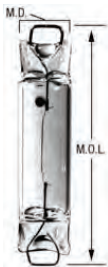

71FAZ13466A.... ALL
#561 bulb, 12v rigid loop dual contact. -.15 ..... **$18.50 EA** ⚠