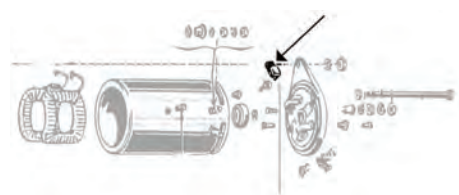

01A10069 **40-59**
Generator brush set. .86" HT. X 1" WD. X .29" THK. -.0 **\$10.00 EA** ⚠

C1AZ10069 **49-64**
Generator brush set. .90 high X .93 wide X .29 thick -.15 **\$4.00 EA** ⚠

B6A10095B **54-64**
Generator rear bearing. -.15 **\$12.00 EA** ⚠