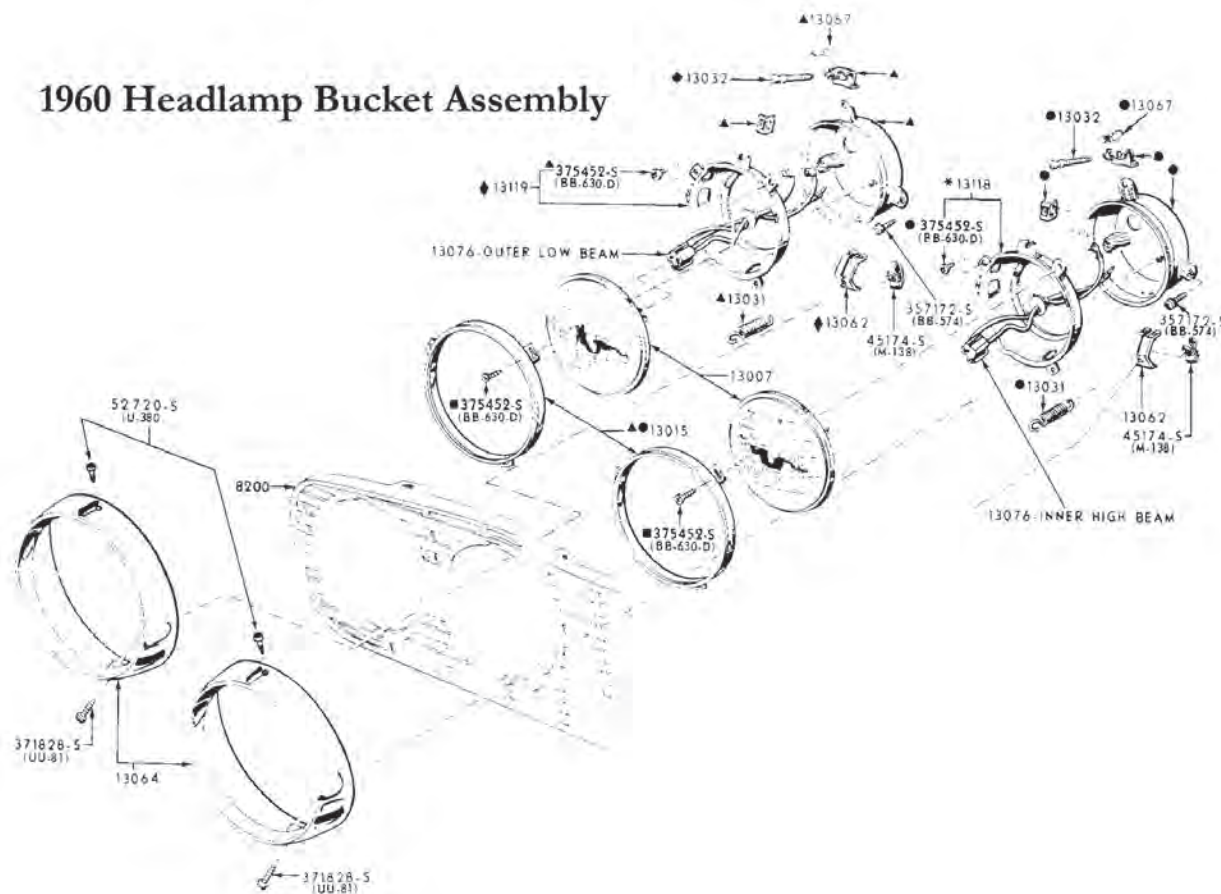

1960 Headlamp Bucket Assembly