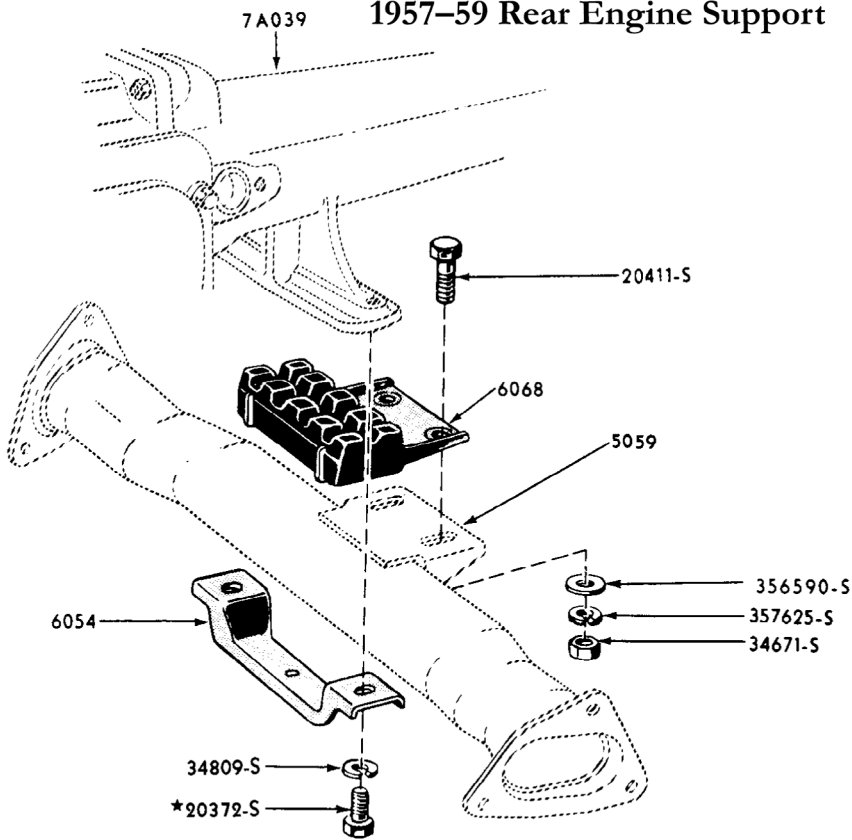

1957-59 Rear Engine Support