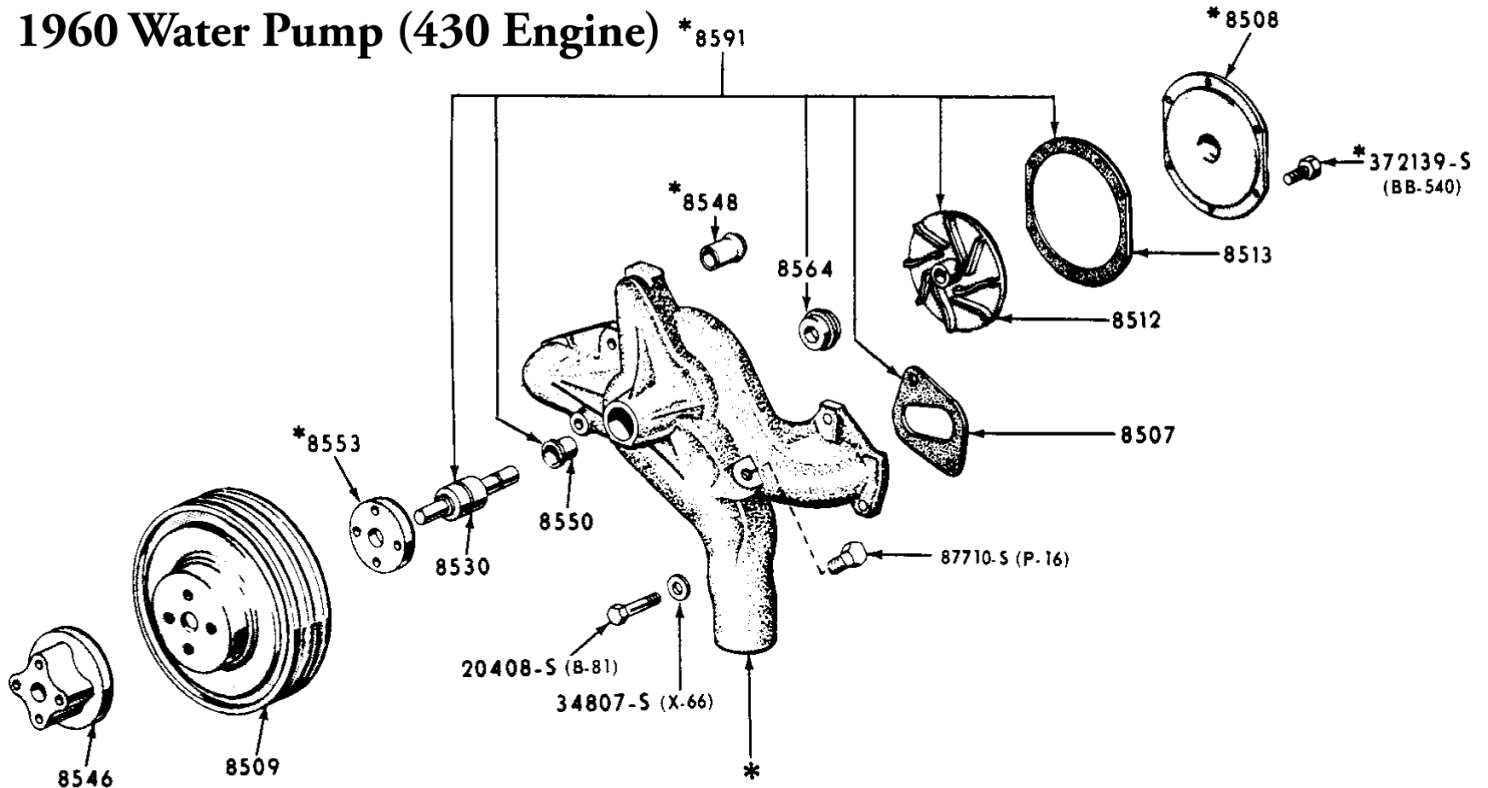

1960 Water Pump (430 Engine) *8591

WARNING: Cancer and Reproductive Harm —
www.P65Warnings.ca.gov

Chemicals shipped domestic ground only (Lower 48 states only); no international shipping.

Phone: 888-295-FORD (3673) • www.fabulousfords.com