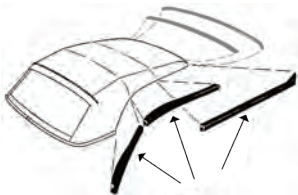

B7A6451562KIT 57-58
Cloth covers like original, 7 pc. set. -.15 .....
$350.00 KIT ⚠

B9A5151222PR 59
Cloth-covered like original, Retractable. -.15 .....
$175.00 PR ⚠

B9A7651562KIT ... 59
Cloth-covers like original, 7 pc. set. -.15 .....
$350.00 KIT ⚠

COAB6351222PR 60-61
Roof Rail Weatherstrip - -.15 .....
$160.00 PR ⚠

COAB7651562KIT..... 60-62
Convertible Weatherstrip Kits - -.15 .....
$300.00 KIT ⚠

COAZ7651222A. 60-62
Narrow-style weatherstrip 8', does L & R. -.15 .....
$42.50 PR ⚠

Roof Rail Weatherstrip, cont.

COAZ7651222B. 60-62
Roof Rail Weatherstrip - Wide style weatherstrip 8' long does L & R sides -.15 .....
$42.50 PR ⚠

COAZ7651222KT 60-62
Roof Rail Weatherstrip Kit - 9 pc. Set that has the metal inserts along with the pair of rear rail water deflectors -.15 .....
$553.79 KIT ⚠

C3AZ6351222PR 63-64
Roof Rail Weatherstrip, Fastback #63. Not cloth covered. -.15 .....
$140.00 PR ⚠