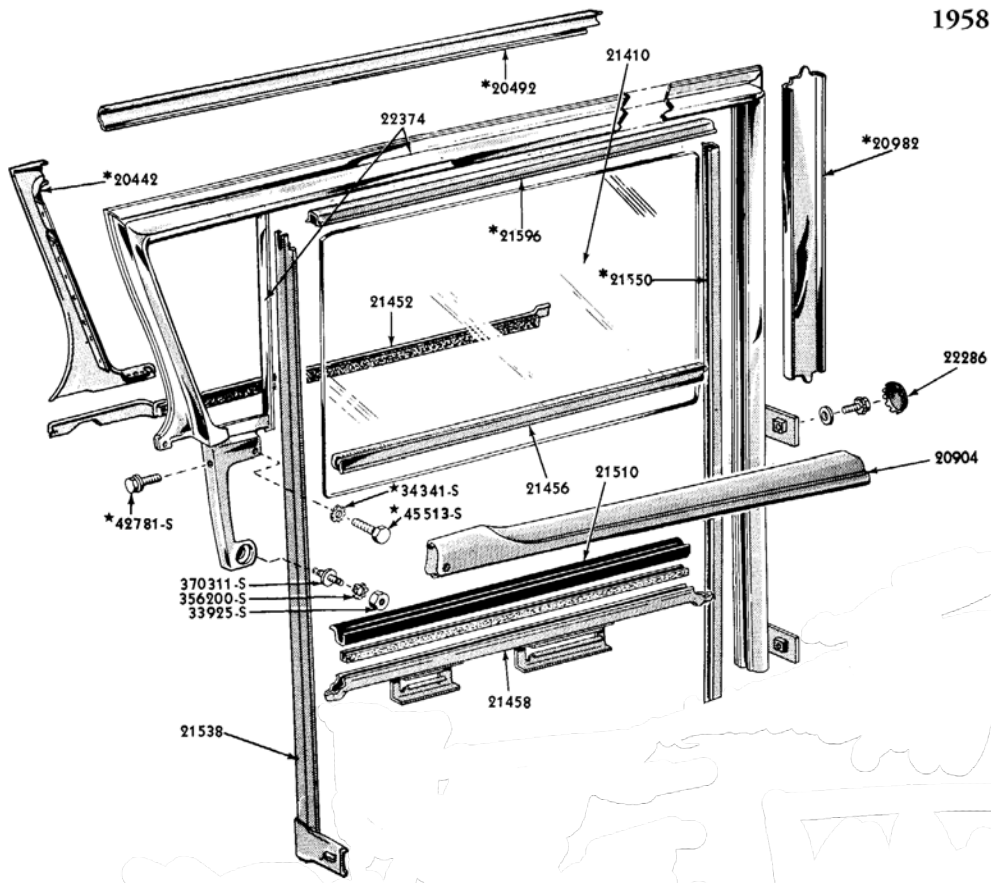

1958

1960-64

Returns require a return authorization number—Please call first. • Note: Product pricing and availability subject to change.