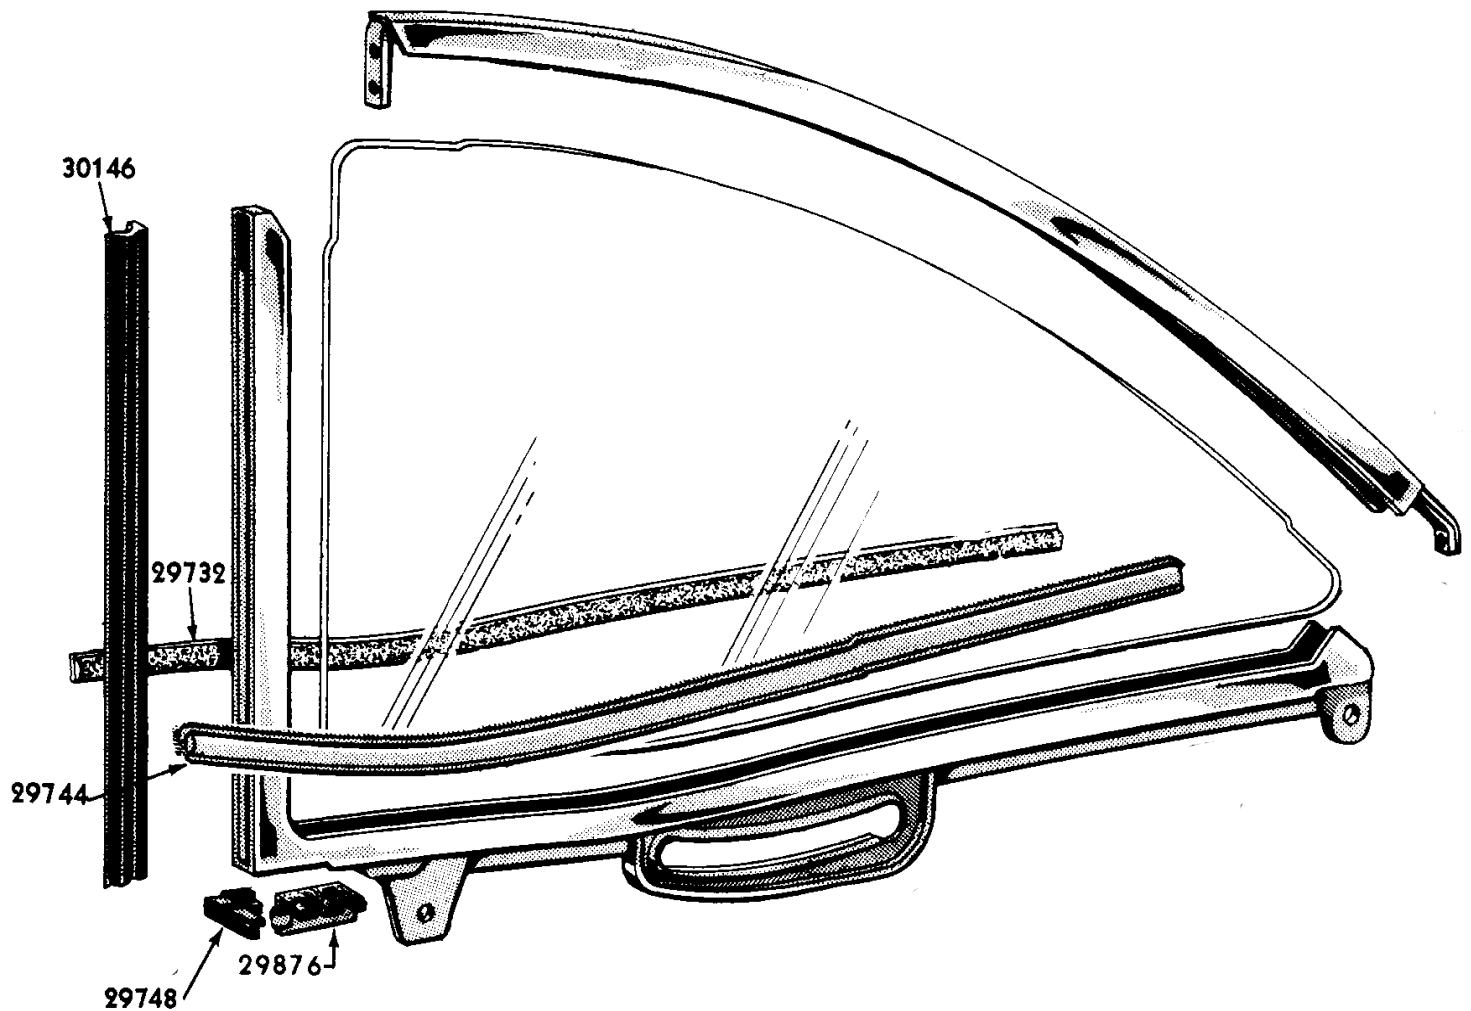

Phone: 888-295-FORD (3673) • www.fabulousfords.com

Adhesives & Sealers

511114..... ALL
 3M, Black weatherstrip cement, 5-oz tube. Superior product!. 8.800 -.2 **\$18.00 EA** ⚠

Glass Setting Tape

8A7021478 ALL
 Glass Setting Tape 3/64" thick x 1-1/2" wide. Cork rubber, does 1 glass, door & quarter window. 4 ft. -.15 **\$6.00 KIT** ⚠